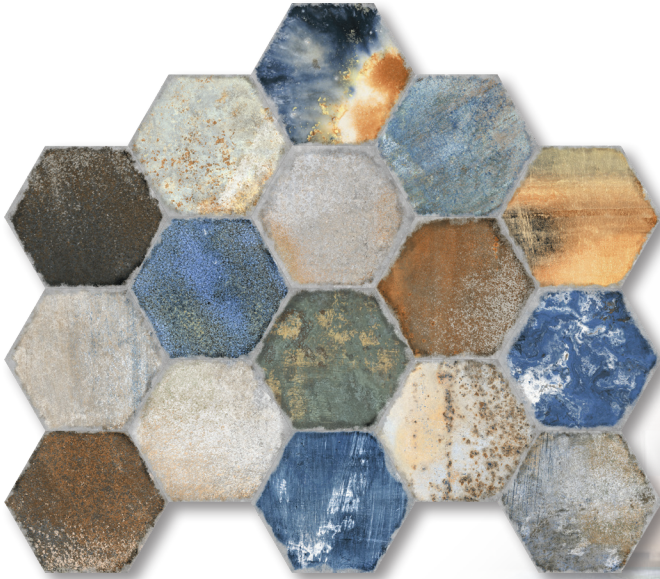

FIELD TILE

Mix Hex (Range)

Please Note: This material is packaged randomly. We are unable to accommodate requests for specific colors/faces. No specific color or combination of colors can be assumed within an individual box.

Shown: Mix Hex 8.5x9.75

SPECIFICATIONS

Application	Floor
Visual	Rustic Mix Hex
Type	H.D.I.T. Pressed Porcelain
Slip Resistant	Yes
PEI Rating	4
Frost Resistant	Yes
Shade Variation	Random/Extreme
Screens/Faces	32