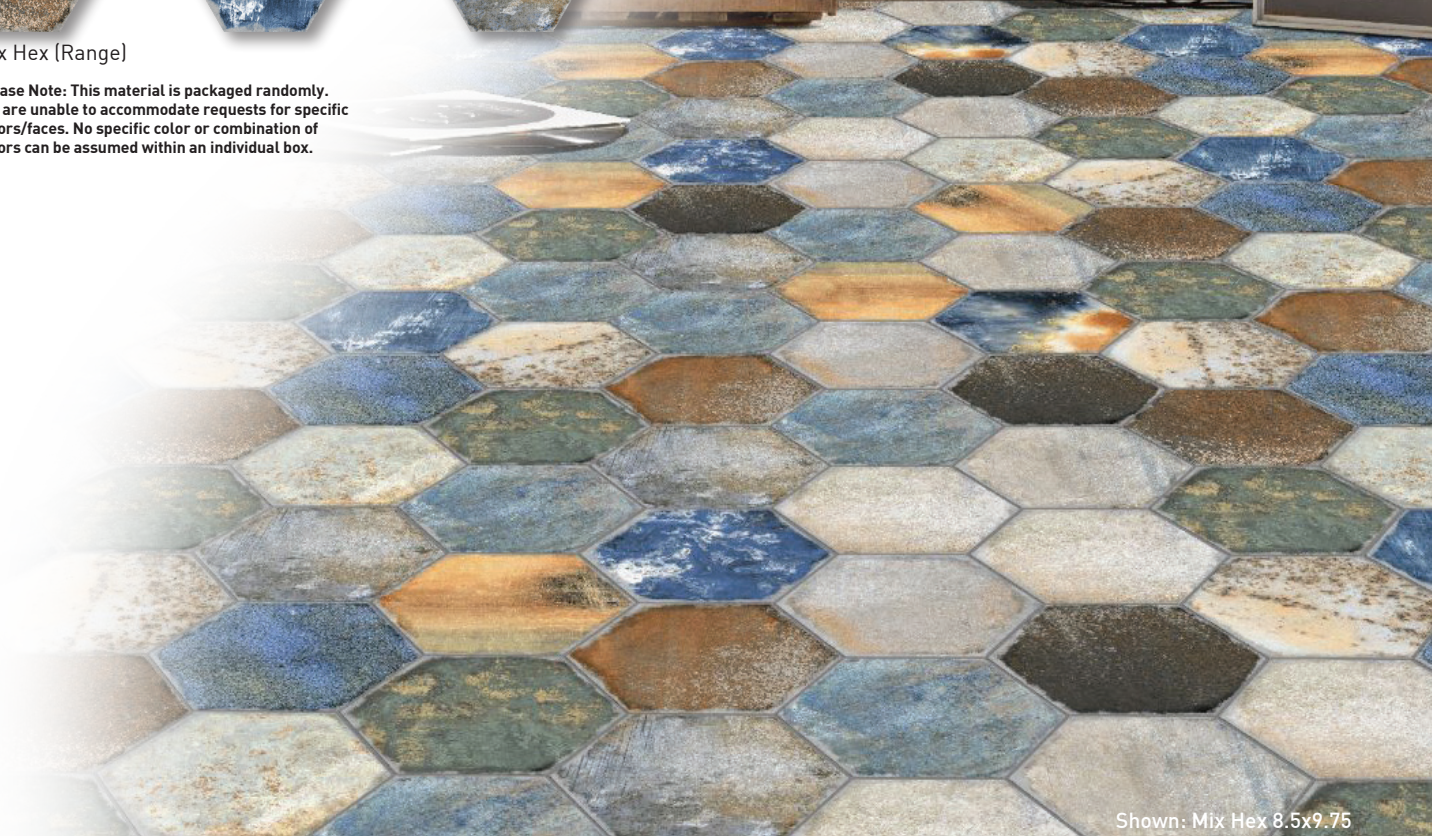

FIELD TILE

Mix Hex (Range)

Please Note: This material is packaged randomly. We are unable to accommodate requests for specific colors/faces. No specific color or combination of colors can be assumed within an individual box.

Shown: Mix Hex 8.5x9.75

SPECIFICATIONS

Application	Floor
Visual	Rustic Mix Hex
Type	H.D.I.T. Pressed Porcelain
Slip Resistant	Yes
PEI Rating	4
Frost Resistant	Yes
Shade Variation	Random/Extreme
Screens/Faces	32