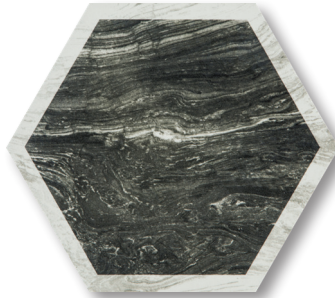

FIELD TILE

Rhino Hex

Wenge Hex

White Hex

SPECIFICATIONS

Application	Floor & Wall
Visual	Marble
Type	H.D.I.T. Pressed Porcelain
Slip Resistant	Yes
PEI Rating	N/A
Frost Resistant	Yes
Shade Variation	Moderate/High
Screens/Faces	3, Deco (4)

V3

Made in Turkey

4 PIECE SETS

Black Deco Hex*

Black Deco Hex*

Black Deco Hex*

Black Deco Hex*

Rhino Deco Hex*

Rhino Deco Hex*

Rhino Deco Hex*

Rhino Deco Hex*

Wenge Deco Hex*

Wenge Deco Hex*

Wenge Deco Hex*

Wenge Deco Hex*

White Deco Hex*