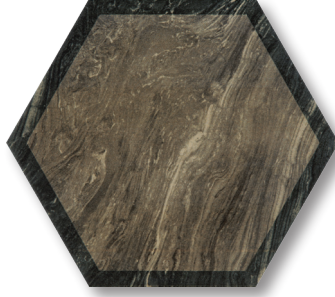

FIELD TILE

Rhino Hex

Wenge Hex

White Hex

SPECIFICATIONS

Application	Floor & Wall
Visual	Marble
Type	H.D.I.T. Pressed Porcelain
Slip Resistant	Yes
PEI Rating	N/A
Frost Resistant	Yes
Shade Variation	Moderate/High
Screens/Faces	3, Deco (4)

Rhino Deco Hex*

Rhino Deco Hex*

Rhino Deco Hex*

Wenge Deco Hex*

Wenge Deco Hex*

Wenge Deco Hex*

Wenge Deco Hex*

White Deco Hex*

White Deco Hex*

White Deco Hex*

White Deco Hex*

Wenge 8x9 Hex (Range)

White 8x9 Hex (Range)