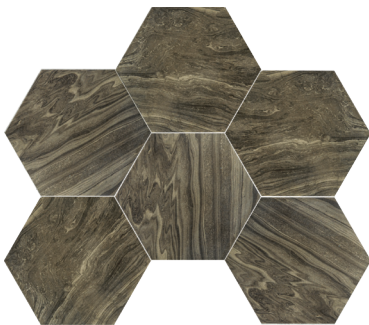

FIELD TILE

Rhino Hex

Wenge Hex

White Hex

SPECIFICATIONS

Application	Floor & Wall
Visual	Marble
Type	H.D.I.T. Pressed Porcelain
Slip Resistant	Yes
PEI Rating	N/A
Frost Resistant	Yes
Shade Variation	Moderate/High
Screens/Faces	3, Deco (4)

Rhino Deco Hex*

Rhino Deco Hex*

Rhino Deco Hex*

Wenge Deco Hex*

Wenge Deco Hex*

Wenge Deco Hex*

Wenge Deco Hex*

White Deco Hex*

White Deco Hex*

White Deco Hex*

White Deco Hex*

Wenge 8x9 Hex (Range)

White 8x9 Hex (Range)