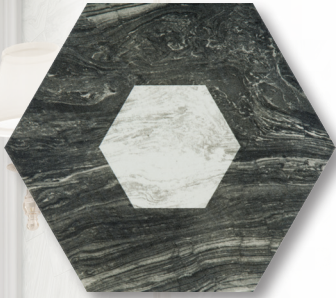

FIELD TILE

Rhino Hex

Wenge Hex

White Hex

SPECIFICATIONS

Application	Floor & Wall
Visual	Marble
Type	H.D.I.T. Pressed Porcelain
Slip Resistant	Yes
PEI Rating	N/A
Frost Resistant	Yes
Shade Variation	Moderate/High
Screens/Faces	3, Deco (4)

SIZES

8x9 Hex

8x9 Deco Hex*

Rhino 8x9 Hex (Range)

* Efes Decos are sold in five 4 piece sets, each box containing a total of 20 pieces.

Note: Refer to the Terms & Definitions page on Installation Guidelines & Standards for Grout Joint Sizes.

V3

Made in Turkey

4 PIECE SETS

Black Deco Hex*

Black Deco Hex*

Black Deco Hex*

Black Deco Hex*

Rhino Deco Hex*