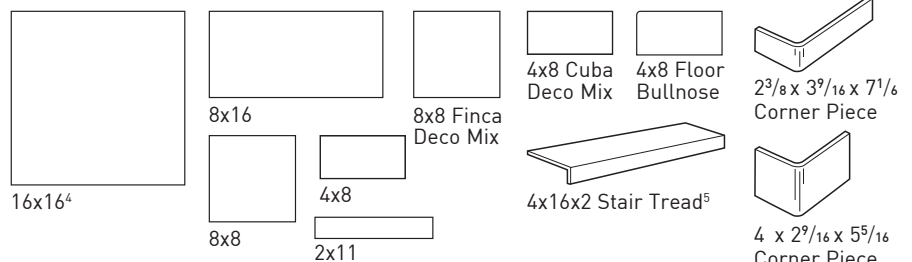

8x8 Finca Deco Mix<sup>2</sup>

4x8 Cuba Deco Mix<sup>3</sup>

Shown: Havana Mojito 2x11

## SIZES

- 1 Old Havana Blend. Available only in 2x11 and 4x8.
- 2 Finca Deco Mix. Available only in 8x8.
- 3 Cuba Deco Mix. Available only in 4x8.
- 4 16x16. Available only in Cohiba, Malecon, and Sugar Cane.
- 5 4x16x2 Stair Tread. Available only in Cohiba, Malecon, and Sugar Cane.