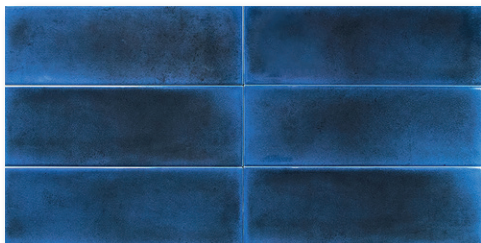

FIELD TILE

Amber

Iridium

Palladium

Pearl

Sapphire

Topaz

Deco* - All Colors Available (Sapphire shown)

Shown: Pearl 4x12

SPECIFICATIONS

Application	Wall Only
Visual	Fume or "Subway"
Type	Pressed Ceramic
Slip Resistant	Not Rated
PEI Rating	N/A
Frost Resistant	No
Shade Variation	Slight/Medium

SIZES

4x12 Glossy Wall

4x12 Glossy Wall Deco*

4x12 Wall Bullnose

*Decos have 8 different faces in a random 10 piece box. Available in all colors and is sold separately from field tile. Note: Wall use only. Not rated for floor use.