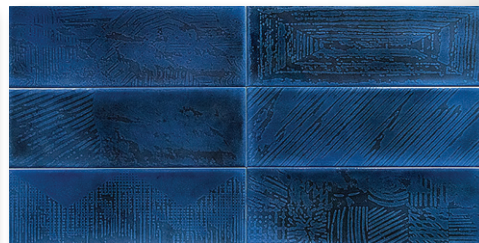

FIELD TILE

Amber

Iridium

Palladium

Pearl

Sapphire

Topaz

Deco* - All Colors Available (Sapphire shown)

Shown: Pearl 4x12

SPECIFICATIONS

Application	Wall Only
Visual	Fume or "Subway"
Type	Pressed Ceramic
Slip Resistant	Not Rated
PEI Rating	N/A
Frost Resistant	No
Shade Variation	Slight/Medium

SIZES

4x12 Glossy Wall

4x12 Glossy Wall Deco*

4x12 Wall Bullnose

*Decos have 8 different faces in a random 10 piece box. Available in all colors and is sold separately from field tile. Note: Wall use only. Not rated for floor use.