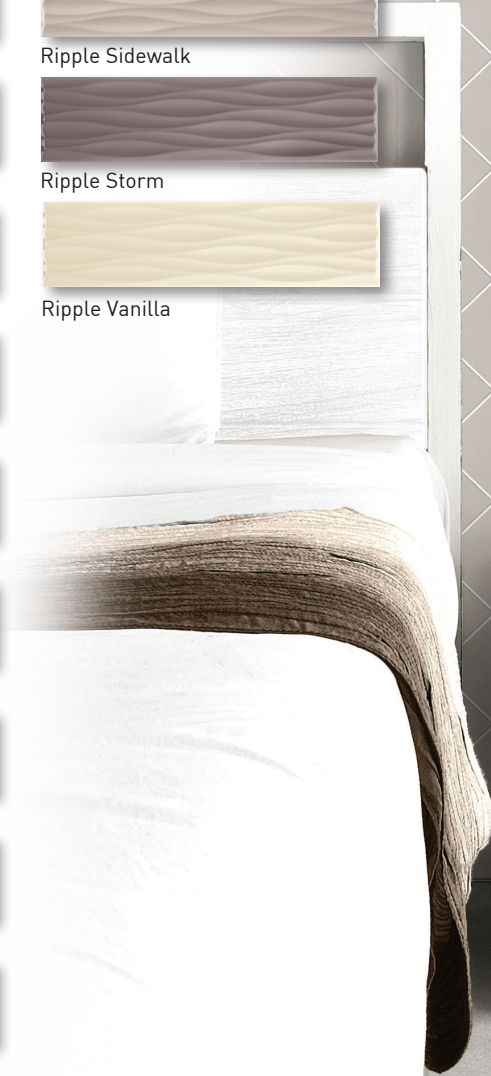

Vanilla

Ripple Arctic\*

Ripple Deep Sea

Ripple Lullaby

Ripple Midnight

Ripple Safari

Ripple Sidewalk

Ripple Storm

Ripple Vanilla

Shown: Sidewalk 4x16

## SPECIFICATIONS

Application	Wall
Visual	Fume or "Subway"
Type	Pressed Porcelain
Slip Resistant	Not rated
PEI Rating	N/A
Frost Resistant	No
Shade Variation	Slight/Medium