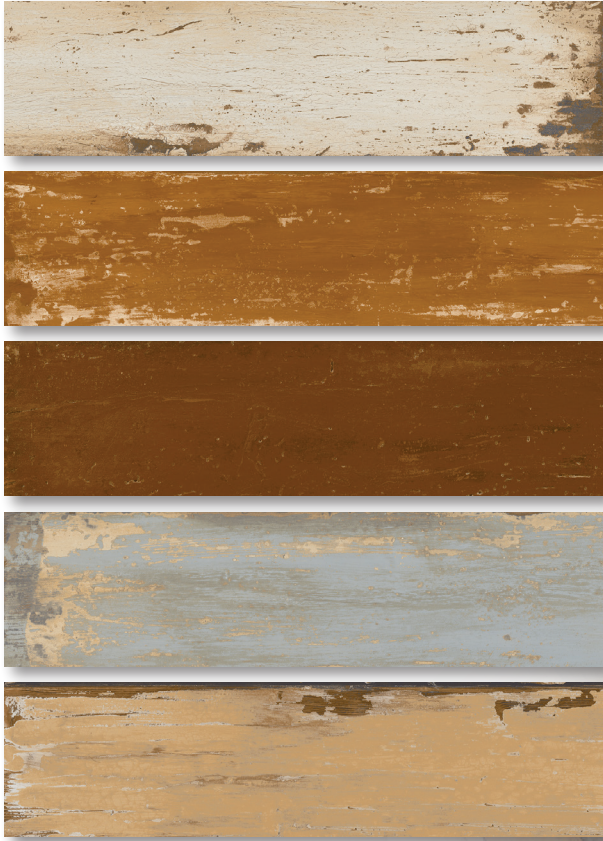

## FIELD TILE

### Marvel Series

**Please Note:** This material is packaged randomly. We are unable to accommodate requests for specific colors/faces. No specific color or combination of colors can be assumed within an individual box.

### SPECIFICATIONS

Application	Floor
Visual	Rustic Painted Wood
Type	H.D.I.T. Pressed Porcelain
Slip Resistant	Yes
PEI Rating	4
Frost Resistant	Yes
Shade Variation	Random/Extreme
Screens/Faces	20