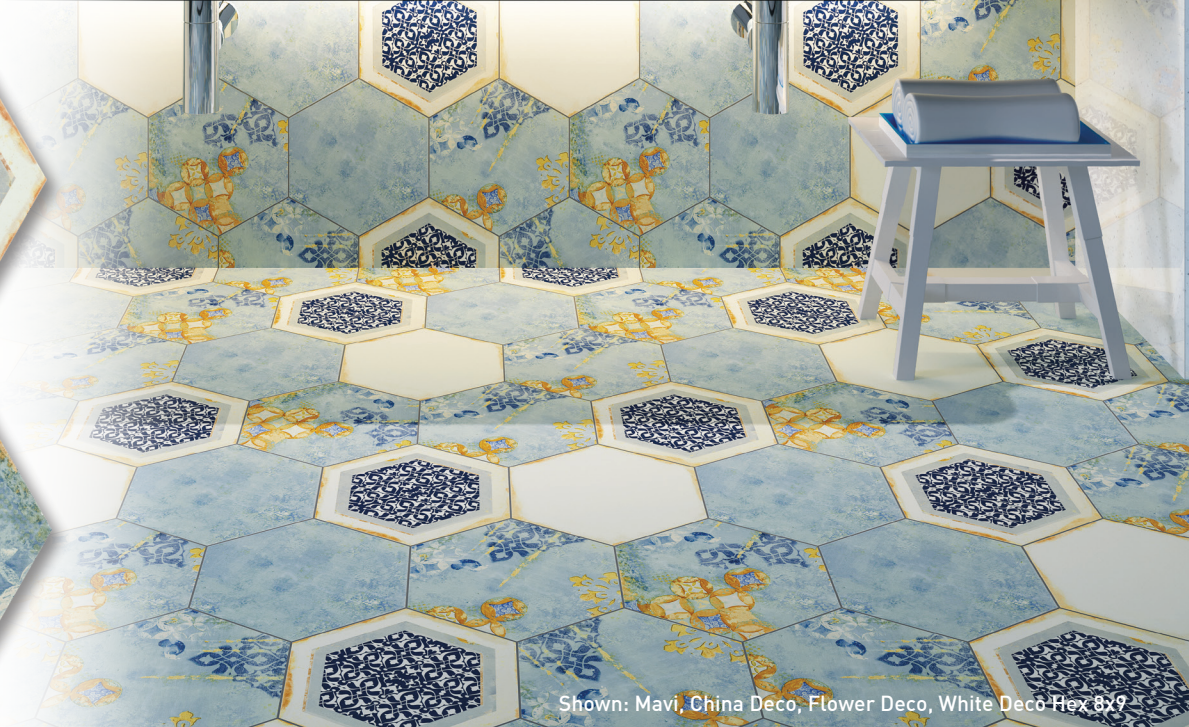

FIELD TILE

Mavi Hex

White Hex

China Deco Hex

Flower Deco Hex

Shown: Mavi, China Deco, Flower Deco, White Deco Hex 8x9

SPECIFICATIONS

Application	Floor & Wall
Visual	Fume Hex
Type	H.D.I.T. Pressed Porcelain
Slip Resistant	Yes
PEI Rating	4
Frost Resistant	Yes
Shade Variation	Moderate/High
Screens/Faces	4, Deco (7)

SIZES

8x9 Hex

8x9 Deco Hex

V3

Made in Turkey

Note: Refer to the Terms & Definitions page on Installation Guidelines & Standards for Grout Joint Sizes.