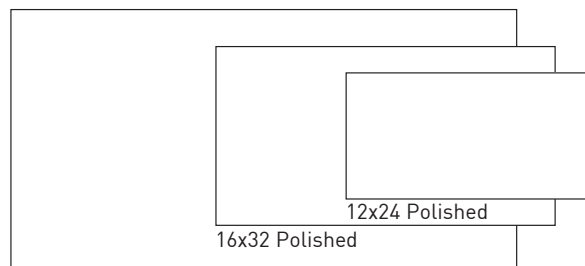

V3

Made in Italy

SIZES

24x48 Polished*

2x2 Mosaic
12x12 Sheet

Rhomboid
9x10 Polished
Mosaic Sheet

3x24 Polished Bullnose

*Available in Beige, Grey & White Only.