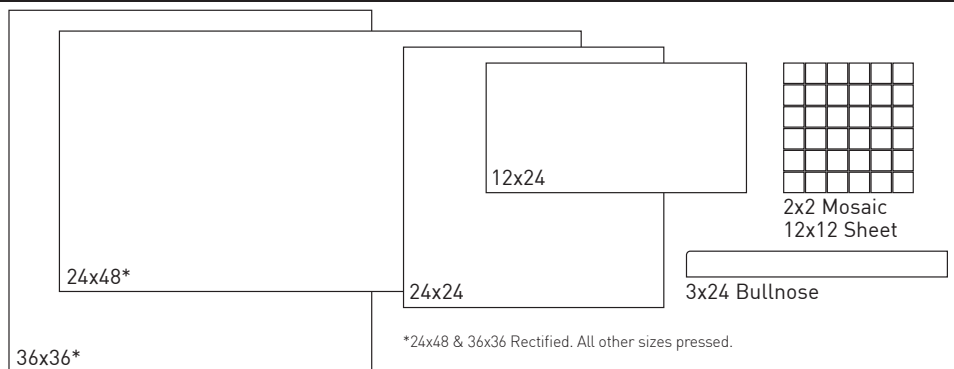

Mosaic (Argent shown)

Shown: Snow 24x24

SPECIFICATIONS

Application	Floor
Visual	Concrete
Type	H.D.I.T. Rectified* Porcelain
Slip Resistant	Yes
PEI Rating	4
Frost Resistant	Yes
Shade Variation	Moderate/High
Screens/Faces	36x36 (11), 24x48 (11), 24x24 (16,) 12x24 (32)

V3

Made in Spain

SIZES

*24x48 & 36x36 Rectified. All other sizes pressed.

Note: Refer to the Terms & Definitions page on Installation Guidelines & Standards for Grout Joint Sizes.