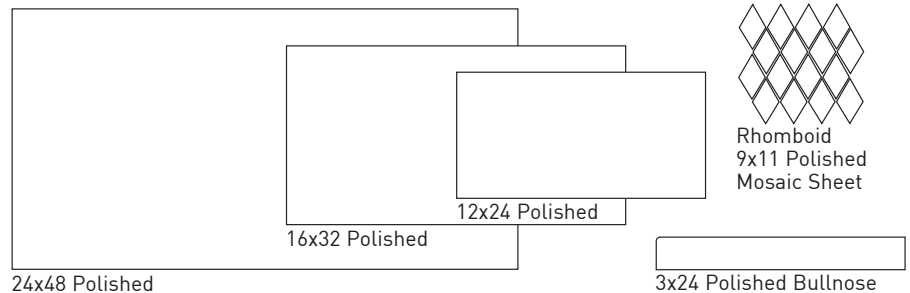

**FIELD TILE**

Bianco

Shown: Bianco Polished 24x48

**SPECIFICATIONS**

Application	Floor
Visual	Marble
Type	H.D.I.T. Rectified Porcelain
Slip Resistant	No
PEI Rating	5
Frost Resistant	Yes
Shade Variation	Moderate/High
Screens/Faces	24x48 (16), 16x32 (32), 12x24 (64)

V3

Made in Italy

**SIZES**

24x48 Polished

16x32 Polished

12x24 Polished

3x24 Polished Bullnose

Rhomboid  
9x11 Polished  
Mosaic Sheet