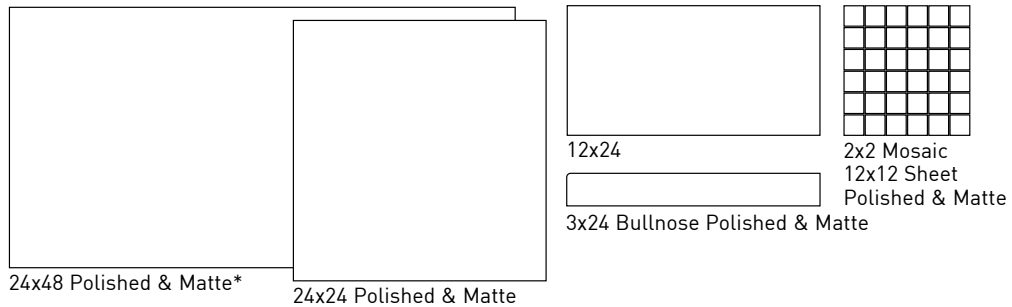

TAJ MAHAL

RECTIFIED

H.D.I.T.
HI-DEFINITION
INKJET TECHNOLOGY

FIELD TILE

White

Mosaic (White shown)

Shown: Silver 12x24

SPECIFICATIONS

Application	Floor & Wall
Visual	Marble
Type	H.D.I.T. Rectified Porcelain
Slip Resistant	Yes
PEI Rating	4
Frost Resistant	Yes
Shade Variation	Moderate/High
Screens/Faces	24x24 (16), 12x24 (32)

SIZES

*Available in White only.
Note: Refer to the Terms & Definitions page on Installation Guidelines & Standards for Grout Joint Sizes.