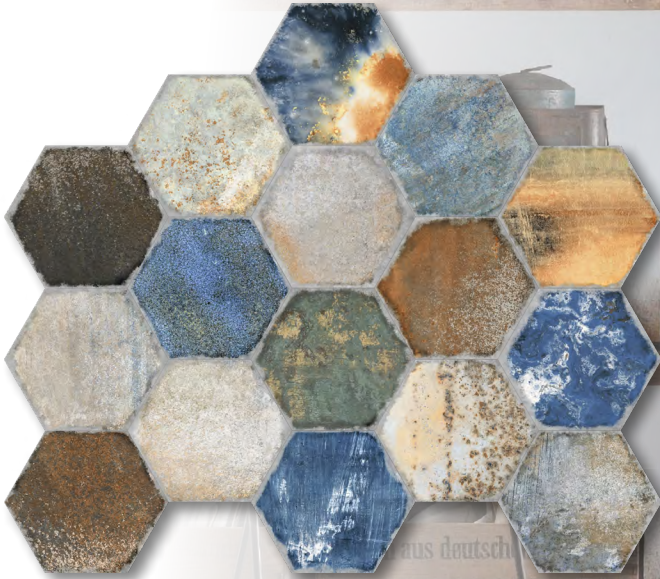

FIELD TILE

Mix Hex (Range)

Please Note: This material is packaged randomly. We are unable to accommodate requests for specific colors/faces. No specific color or combination of colors can be assumed within an individual box.

Shown: Mix Hex 8.5x9.75

SPECIFICATIONS

Application	Floor
Visual	Rustic Mix Hex
Type	H.D.I.T. Pressed Porcelain
Slip Resistant	Yes
PEI Rating	4
Frost Resistant	Yes
Shade Variation	Random/Extreme
Screens/Faces	32