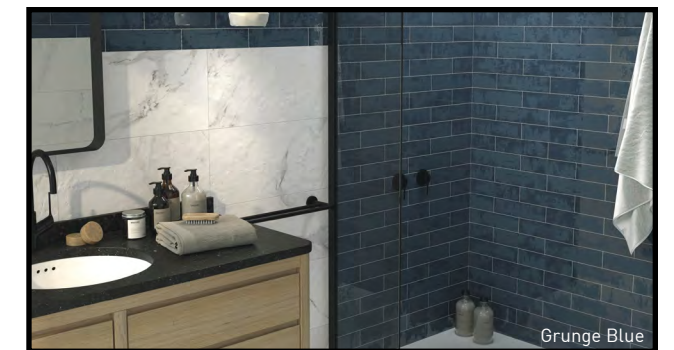

## SIZES

\*Available in Aqua, Blue, Iron & Oxid only.

Note: Refer to the Terms & Definitions page on Installation Guidelines & Standards for Grout Joint Sizes.

Grunge Oxid

Grunge Blue