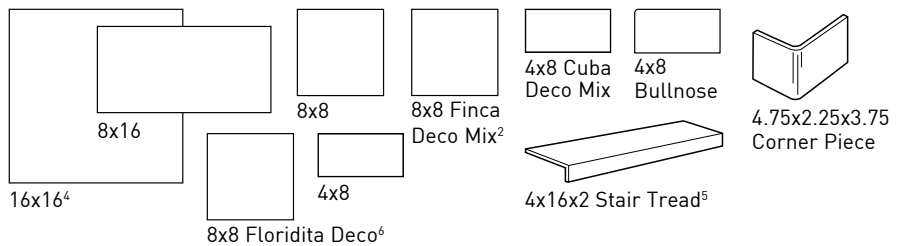

4x8 Cuba Deco Mix³

8x8 Finca Deco Mix²

8x8 Floridita Deco⁶

8x8 Floridita Deco⁶

Shown: Havana Sugar Cane 8x16

SPECIFICATIONS

Application	Floor & Wall
Visual	Cuban-Inspired Weathered Brick
Type	H.D.I.T. Pressed Porcelain
Slip Resistant	Yes
PEI Rating	4
Frost Resistant	Yes
Shade Variation	Random/Extreme
Screens/Faces	16x16 Sugar Cane (14), Cohiba (19) Malecon (18), 8x16 (25), 8x8 (40), 4x8 (56)

V4 Made in Italy

SIZES

- 1 Old Havana Blend. Available only in 4x8.
- 2 Finca Deco Mix. Available only in 8x8.
- 3 Cuba Deco Mix. Available only in 4x8.
- 4 16x16. Available only in Cohiba, Malecon, and Sugar Cane.
- 5 4x16x2 Stair Tread. Available only in Cohiba, Malecon, and Sugar Cane.
- 6 Floridita Deco special order only.