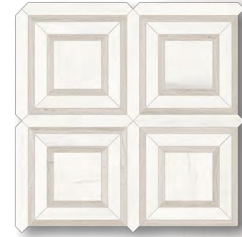

Note: Refer to the Terms & Definitions page on Installation Guidelines & Standards for Grout Joint Sizes.

MAYFAIR (CONTINUED)

RECTIFIED

FIELD TILE

Calacatta Oro Piazza Mosaic

Statuario Venato Piazza Mosaic

Strada Ash Piazza Mosaic

Suave Bianco Piazza Mosaic

Volakas Grigio Piazza Mosaic

Zebrino Grigio Piazza Mosaic

Calacatta Oro Arabesque Mosaic

Statuario Venato Arabesque Mosaic

Volakas Arabesque Mosaic

Shown: Statuario Venato Piazza Mosaic