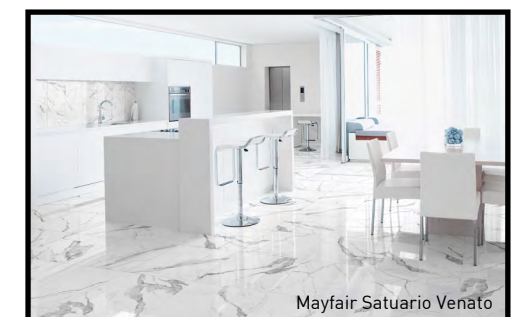

Mayfair Statuario Venato