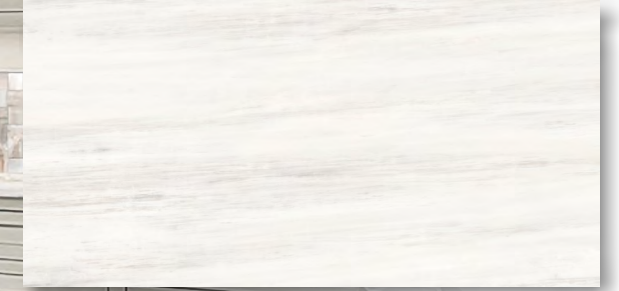

Suave Bianco