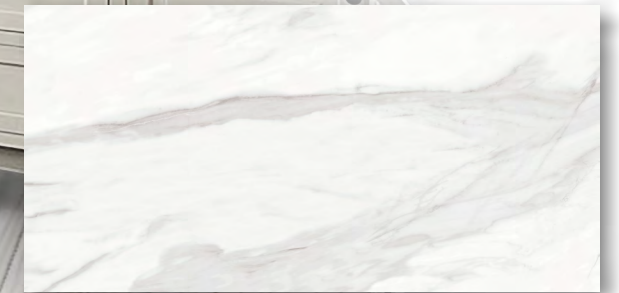

FIELD TILE

Allure Ivory

Calacatta Oro

Statuario Venato

Stella Argento

Strada Ash

Suave Bianco

Volakas Grigio

Zebrino Grigio

Shown: Zebrino Grigio Matte 16x32

SPECIFICATIONS

| | |
|-----------------|----------------------------------------------------------------|
| Application | Floor |
| Visual | Marble |
| Type | H.D.I.T. Rectified Porcelain |
| Slip Resistant | Yes (Matte Only) |
| PEI Rating | 4 |
| Frost Resistant | Yes |
| Shade Variation | Moderate/High |
| Screens/Faces | 24x48 (12), 24x24 (25), 16x32 (56) 10.5x32 (55), 12x24 (48) |