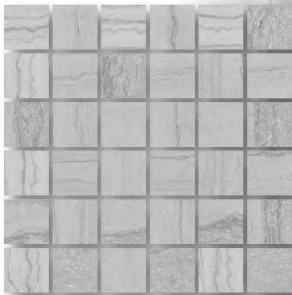

**FIELD TILE**

Bianco

Grey

Mosaic (Grey Shown)

Shown: Grey 24x48

**SPECIFICATIONS**

Application	Floor
Visual	Marble
Type	H.D.I.T. Rectified Porcelain
Slip Resistant	Yes (Matte Only)
PEI Rating	4
Frost Resistant	Yes
Shade Variation	Moderate/High
Screens/Faces	24x48 (24), 24x24 (48), 12x24 (60)

V3

**SIZES**

24x48 Polished & Matte

24x24 Polished & Matte

12x24 Polished & Matte

3x24 Polished & Matte Bullnose

2x2 Polished & Matte  
Mosaic 12x12 Sheet

Note: Refer to the Terms & Definitions page on Installation Guidelines & Standards for Grout Joint Sizes.