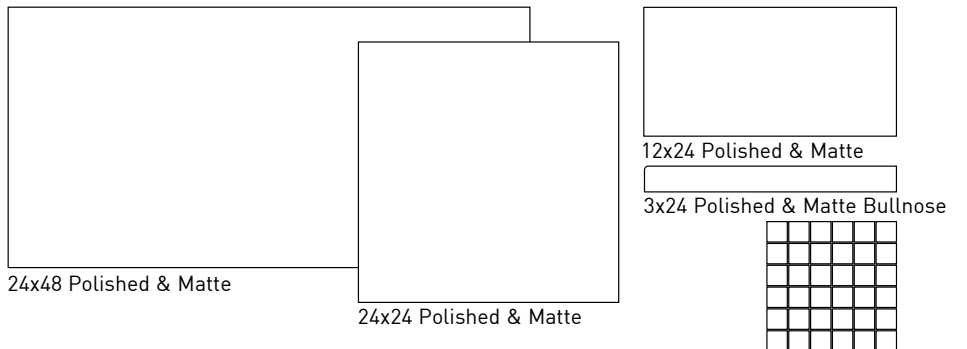

**FIELD TILE**

Bianco

Grey

Mosaic (Grey Shown)

Shown: Grey 24x48

**SPECIFICATIONS**

Application	Floor
Visual	Marble
Type	H.D.I.T. Rectified Porcelain
Slip Resistant	Yes (Matte Only)
PEI Rating	4
Frost Resistant	Yes
Shade Variation	Moderate/High
Screens/Faces	24x48 (24), 24x24 (48), 12x24 (60)

V3

**SIZES**

24x48 Polished & Matte

24x24 Polished & Matte

12x24 Polished & Matte

3x24 Polished & Matte Bullnose

2x2 Polished & Matte  
Mosaic 12x12 Sheet

Note: Refer to the Terms & Definitions page on Installation Guidelines & Standards for Grout Joint Sizes.