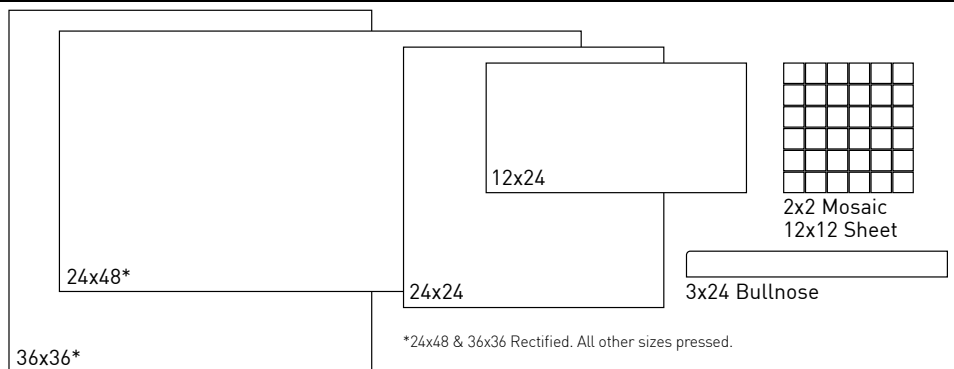

## SIZES

\*24x48 & 36x36 Rectified. All other sizes pressed.

Note: Refer to the Terms & Definitions page on Installation Guidelines & Standards for Grout Joint Sizes.