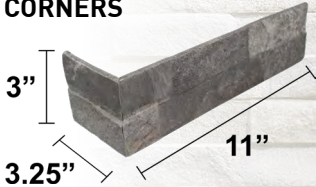

Rock (LEDGERSTONE)

PRESSED

H.D.I.T.
HI-DEFINITION
INKJET TECHNOLOGY

TESORO™
Quality Products for Life

FIELD TILE

Cream

Green

Grey

White

CORNERS

11x3.25x3 Corner*
(Available in all colors)

7.25x7x3 Corner*
(Available in all colors)

Shown: Cream 3x15

SPECIFICATIONS

Application	Wall
Visual	Stone Quarzite
Type	H.D.I.T. Pressed Porcelain
Slip Resistant	Not rated
PEI Rating	5
Frost Resistant	Yes
Shade Variation	Random/Extreme
Screens/Faces	54

V4

Made in Italy

SIZES

3x15 Ledger Field Tile

7.25x7x3 Corner*

11x3.25x3 Corner*

Rock Grey

*Corners come in 2 different sizes. 6 pieces in a box containing 3 pieces of each size.