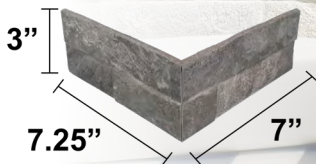

Rock (LEDGERSTONE)

PRESSED

H.D.I.T.
HI-DEFINITION
INKJET TECHNOLOGY

TESORO™
Quality Products for Life

FIELD TILE

Cream

Green

Grey

White

CORNERS

11x3.25x3 Corner*
(Available in all colors)

7.25x7x3 Corner*
(Available in all colors)

Shown: Cream 3x15

SPECIFICATIONS

Application	Wall
Visual	Stone Quarzite
Type	H.D.I.T. Pressed Porcelain
Slip Resistant	Not rated
PEI Rating	5
Frost Resistant	Yes
Shade Variation	Random/Extreme
Screens/Faces	54

V4

Made in Italy

SIZES

3x15 Ledger Field Tile

7.25x7x3 Corner*

11x3.25x3 Corner*

Rock Grey

*Corners come in 2 different sizes. 6 pieces in a box containing 3 pieces of each size.