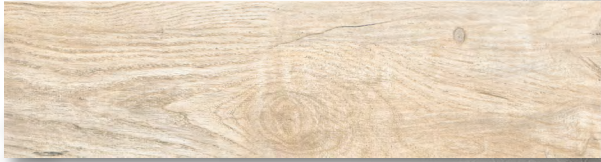

FIELD TILE

Honey

Pearl

Sand

Silver

Wenge

Shown: Silver 6x36

SPECIFICATIONS

Application	Floor
Visual	Wood Plank
Type	H.D.I.T. Pressed Porcelain
Slip Resistant	Yes
PEI Rating	4
Frost Resistant	Yes
Shade Variation	Moderate/High
Screens/Faces	12

SIZES

6x36

V3

Made in Turkey

Note: Refer to the Terms & Definitions page on Installation Guidelines & Standards for Grout Joint Sizes.