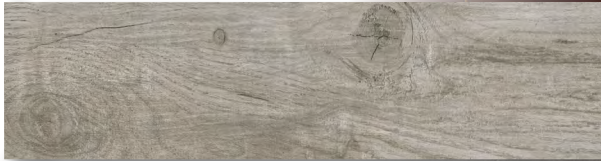

FIELD TILE

Honey

Pearl

Sand

Silver

Wenge

Shown: Silver 6x36

SPECIFICATIONS

Application	Floor
Visual	Wood Plank
Type	H.D.I.T. Pressed Porcelain
Slip Resistant	Yes
PEI Rating	4
Frost Resistant	Yes
Shade Variation	Moderate/High
Screens/Faces	12

SIZES

6x36

V3

Made in Turkey

Note: Refer to the Terms & Definitions page on Installation Guidelines & Standards for Grout Joint Sizes.