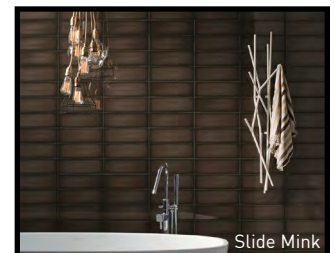

## SIZES

8x24 Glossy Wall\*\*

4x12 Glossy Wall

4x12 Glossy Wall Bullnose

Slide Mink

V2

Made in USA

\*8x24 Rectified. All other sizes pressed.