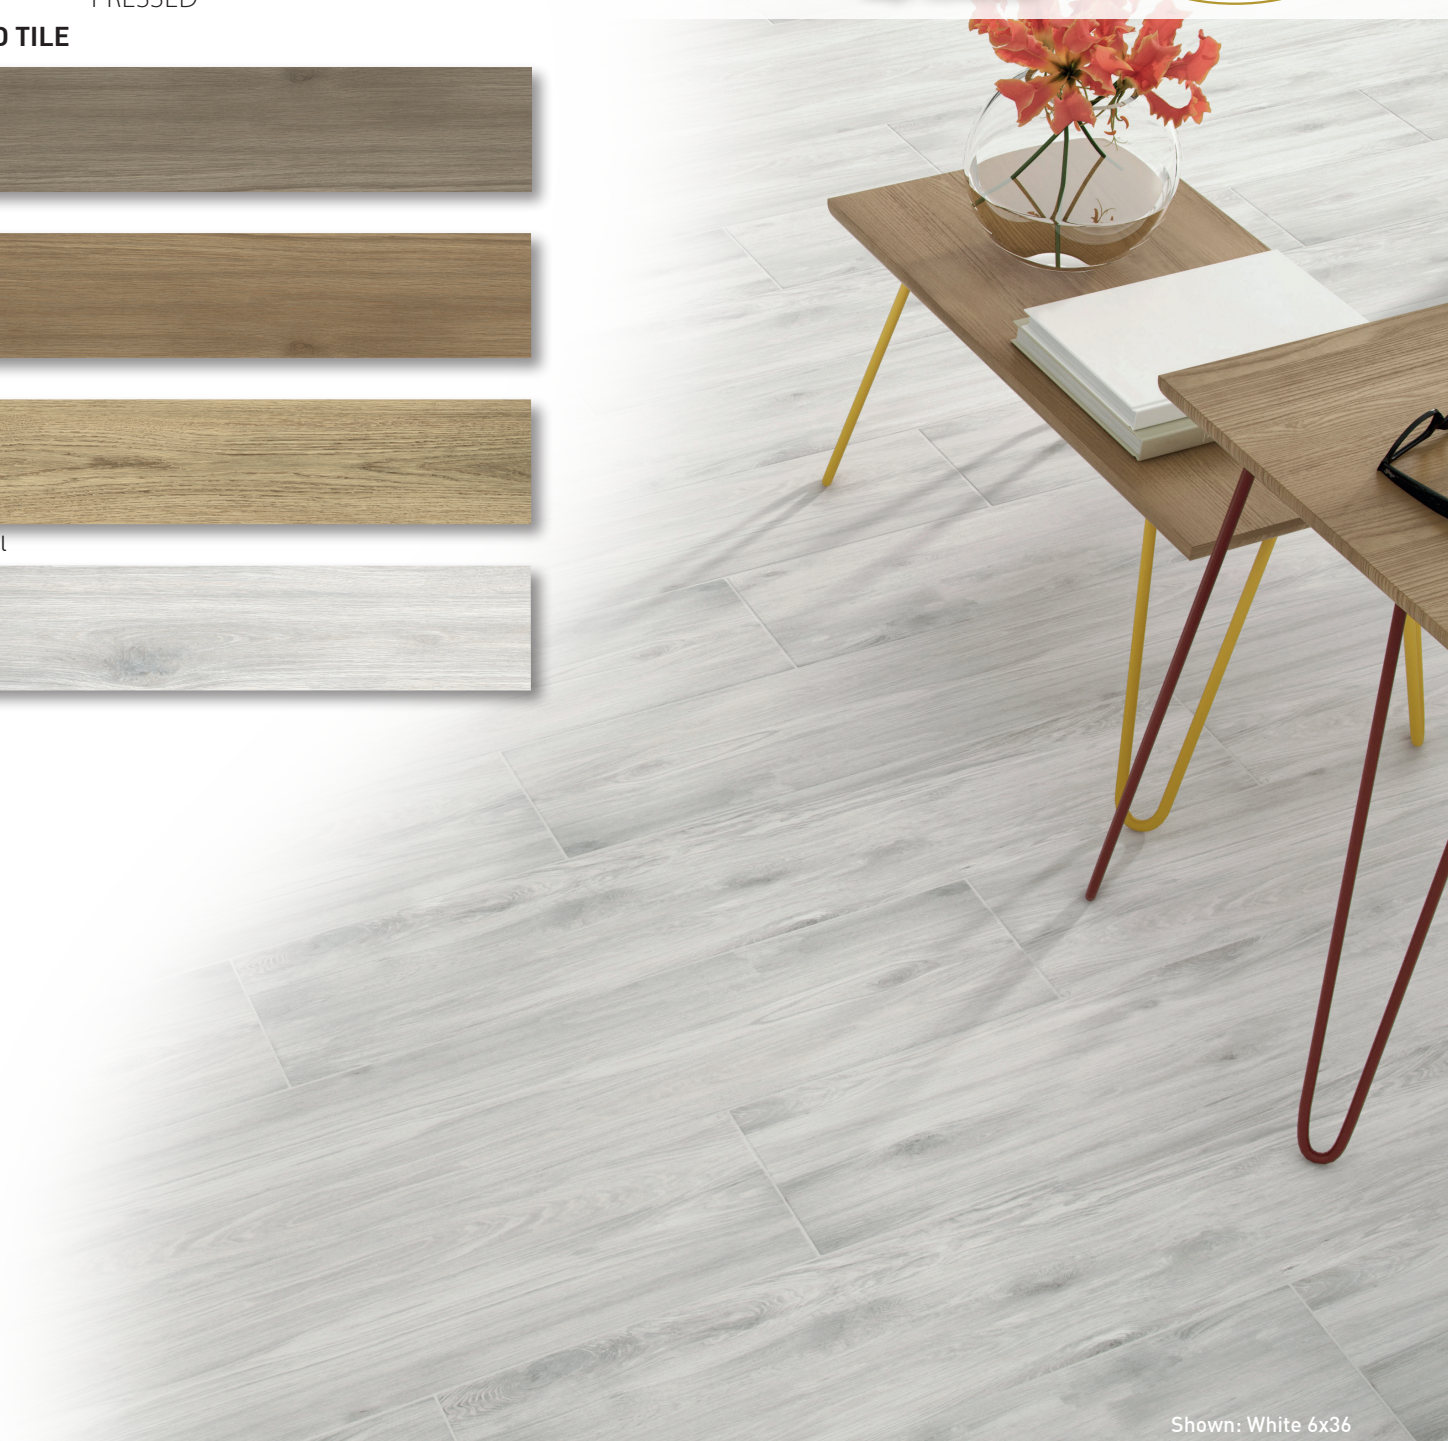

FIELD TILE

Brown

Camel

Natural

White

Shown: White 6x36

SPECIFICATIONS

Application	Floor
Visual	Wood Plank
Type	H.D.I.T. Pressed Porcelain
Slip Resistant	Yes
PEI Rating	4
Frost Resistant	Yes
Shade Variation	Moderate/High
Screens/Faces	17