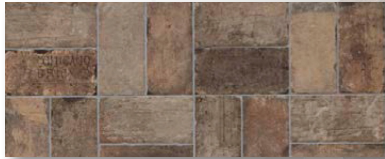

CHICAGO BRICK

PRESSED

FIELD TILE

Old Chicago

South Side

State Street ***

Wrigley****

City Mix (South Side shown)

Please Note:
 8x16 and 8x8 can be utilized in a modular pattern.
 The Chicago brick name appears in each color approximately four times in every 56, 4x8 brick. The City Mix is available in Old Chicago & South Side. There are 26 designs and are available in one box only. Names cannot be ordered separately and are randomly packed.

Shown: State Street 4x8

SPECIFICATIONS SIZES

Application	Floor/Wall
Visual	Reclaimed Chicago Brick
Type	Pressed Porcelain
Slip Resistant	Yes
PEI Rating	4
Frost Resistant	Yes
Shade Variation	Moderate/High
Screens/Faces	8x16 & 9x11 (40), 4x8 (56)