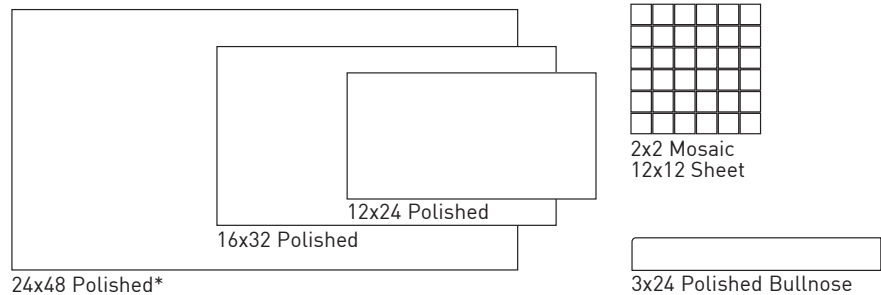

## FIELD TILE

Anthracite

Mosaic (Anthracite shown)

Beige

Grey

White

Shown: White 24x48

### SPECIFICATIONS

Application	Floor
Visual	Polished Marble
Type	H.D.I.T. Rectified Porcelain
Slip Resistant	No
PEI Rating	4
Frost Resistant	Yes
Shade Variation	Moderate/High
Screens/Faces	24x48 (10), 16x32 (20), 12x24 (40)

### SIZES

\*Available in Beige, Grey & White Only.

Note: Refer to the Terms & Definitions page on Installation Guidelines & Standards for Grout Joint Sizes.