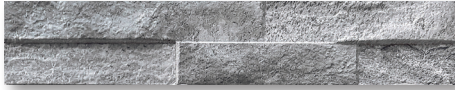

## FIELD TILE

Cream

Green

Grey

White

## CORNERS

11x3.25x2.75 Corner\*  
[Available in all colors]

7.25x7x2.75 Corner\*  
[Available in all colors]

Shown: Cream 3x15

## SPECIFICATIONS

Application	Wall
Visual	Stone Quarzite
Type	H.D.I.T. Pressed Porcelain
Slip Resistant	Not rated
PEI Rating	5
Frost Resistant	Yes
Shade Variation	Random/Extreme
Screens/Faces	54

V4

Made in Italy

## SIZES

3x15 Ledger Field Tile

7.25x7x3 Corner\*

11x3.25x3 Corner\*

Rock Grey

\*Corners come in 2 different sizes. 6 pieces in a box containing 3 pieces of each size.

Note: Refer to the Terms & Definitions page on Installation Guidelines & Standards for Grout Joint Sizes.