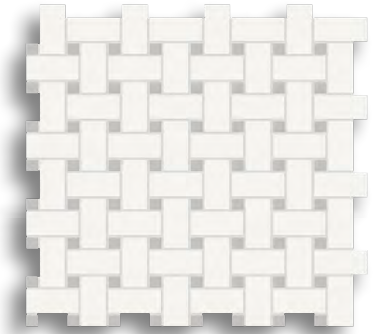

FIELD TILE

-  Canvas White
-  Cement Chic
-  Cloud Blue
-  Gallery Grey
-  Halo Grey
-  Loft Grey
-  Retro Black
-  Soft Sage
-  Vintage Grey

Shown: Loft Grey Matte 2x12

SPECIFICATIONS

Application	Wall
Visual	Fume or "Subway"
Type	Pressed Ceramic
Slip Resistant	N/A
PEI Rating	N/A
Frost Resistant	No
Shade Variation	Slight/Medium

FIELD TILE

-  Canvas White
-  Cloud Blue
-  Gallery Grey
-  Halo Grey
-  Loft Grey
-  Soft Sage
-  Vintage Grey

Shown: Soft Sage Glossy Scallop Mosaic

SPECIFICATIONS

Application	Wall
Visual	Fume or "Subway"
Type	Pressed Ceramic
Slip Resistant	N/A
PEI Rating	N/A
Frost Resistant	Yes
Shade Variation	Slight/Medium

FIELD TILE

-  Canvas White
-  Cement Chic
-  Cloud Blue
-  Gallery Grey
-  Halo Grey
-  Loft Grey
-  Retro Black
-  Soft Sage
-  Vintage Grey

Shown: Cement Chic Matte 1" Hex Mosaic

.75" Loft Grey Penny Round Mosaic

1" Loft Grey Hex Mosaic

1" Hex Mosaic w/ Loft Grey Insert

2" Loft Grey Hex Mosaic

Loft Grey 2x2 Mosaic

Loft Grey 2x6 Herringbone Mosaic

Loft Grey 2x6 Staggered Mosaic

Loft Grey 2x5 Picket Mosaic

Loft Grey Basketweave Mosaic