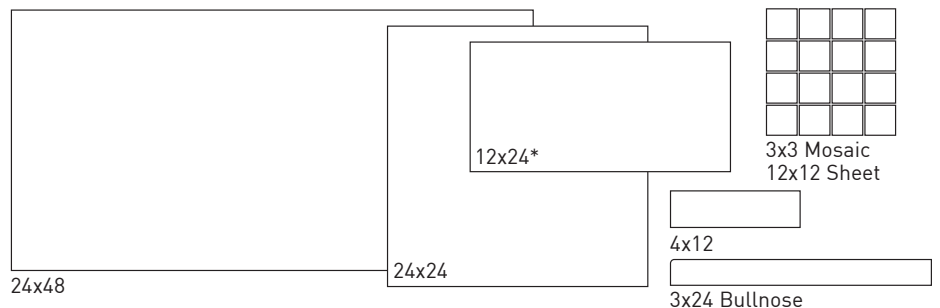

SIZES

*Also available in textured outdoor finish.

Note: Refer to the Terms & Definitions page on Installation Guidelines & Standards for Grout Joint Sizes.