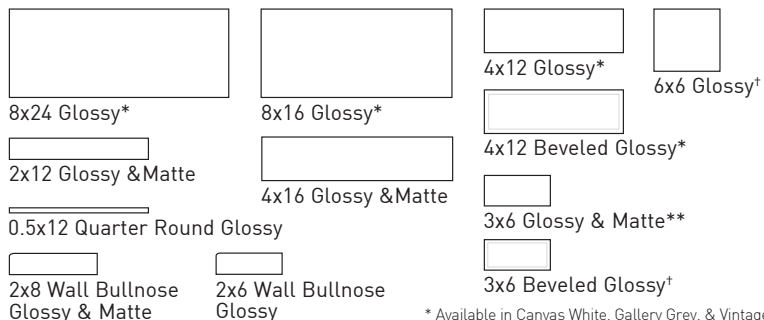

FIELD TILE

-  Canvas White
-  Cement Chic
-  Cloud Blue
-  Gallery Grey
-  Halo Grey
-  Loft Grey
-  Retro Black
-  Soft Sage
-  Vintage Grey

Shown: Loft Grey Matte 2x12

SPECIFICATIONS

Application	Wall
Visual	Fume or "Subway"
Type	Pressed Porcelain
Slip Resistant	N/A
PEI Rating	N/A
Frost Resistant	No
Shade Variation	Slight/Medium

SIZES

V2 Made in Turkey

* Available in Canvas White, Gallery Grey, & Vintage Grey Glossy only.
 ** Matte Available in Canvas White only.
 † Available in Canvas White Glossy only.

Note: Refer to the Terms & Definitions page on Installation Guidelines & Standards for Grout Joint Sizes.