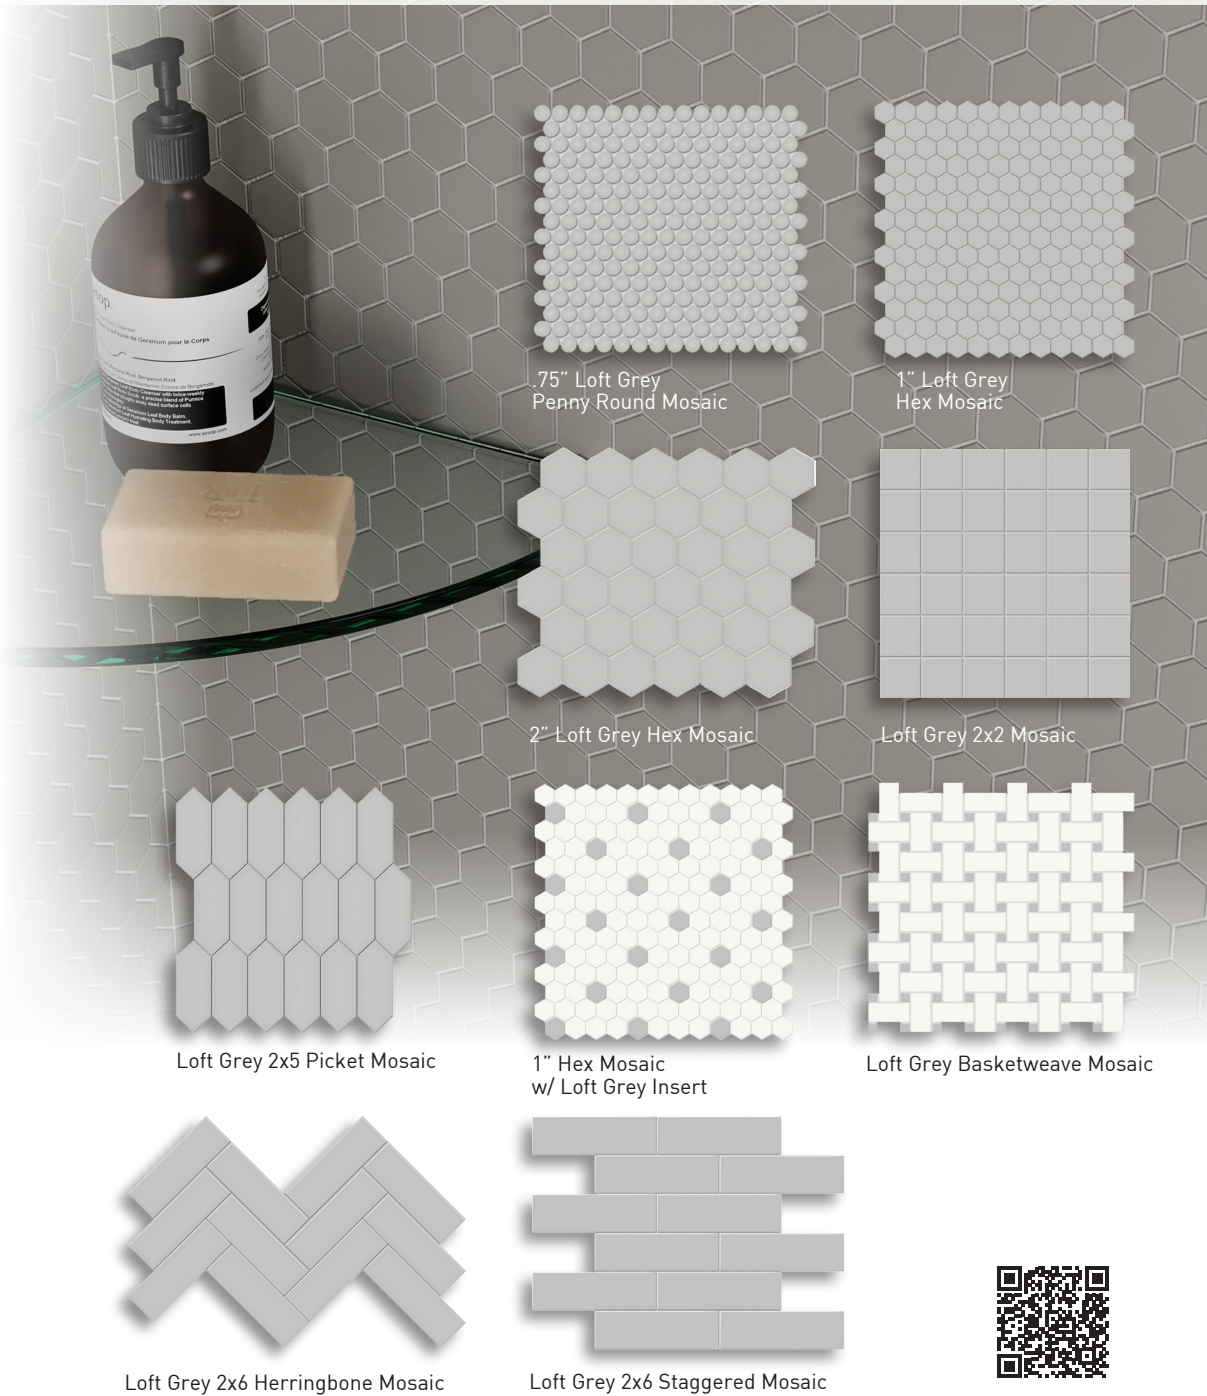

SOHO (MOSAICS)

PRESSED

Canvas White

Cement Chic

Cloud Blue

Gallery Grey

Halo Grey

Loft Grey

Retro Black

Soft Sage

Vintage Grey