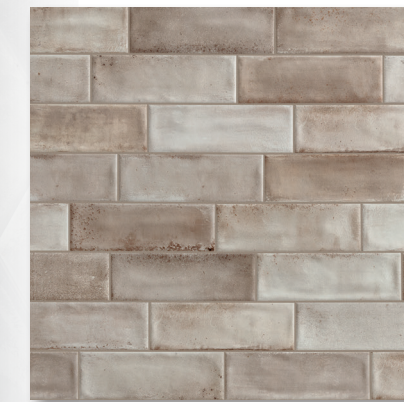

FIELD TILE

Shown: Petrolio Rhomboid Glossy & Matte 5.25x9.25

Beige 4x12 (Range)

Muschio 4x12 (Range)

Bianco 4x12 (Range)

Nero 4x12 (Range)

Grigio 4x12 (Range)

Petrolio 4x12 (Range)

SPECIFICATIONS

Application	Floor & Wall
Visual	Fume or "Subway"
Type	H.D.I.T Pressed Porcelain
Slip Resistant	Yes (Matte Only)
PEI Rating	4 (Bianco only - PEI Rating 5)
Frost Resistant	Yes
Shade Variation	Random/Extreme
Screens/Faces	4x12 (30), Rhomboid (34), Hexagon (16)