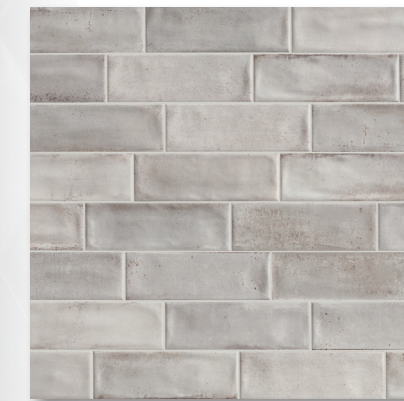

FIELD TILE

Shown: Petrolio Rhomboid Glossy & Matte 5.25x9.25

Beige 4x12 (Range)

Muschio 4x12 (Range)

Bianco 4x12 (Range)

Nero 4x12 (Range)

Grigio 4x12 (Range)

Petrolio 4x12 (Range)

SPECIFICATIONS

Application	Floor & Wall
Visual	Fume or "Subway"
Type	H.D.I.T Pressed Porcelain
Slip Resistant	Yes (Matte Only)
PEI Rating	4 (Bianco only - PEI Rating 5)
Frost Resistant	Yes
Shade Variation	Random/Extreme
Screens/Faces	4x12 (30), Rhomboid (34), Hexagon (16)