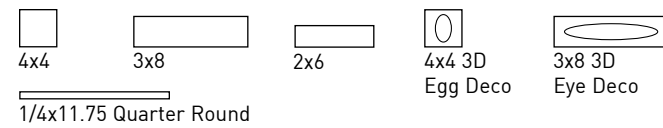

SIZES

Note: Refer to the Terms & Definitions page on Installation Guidelines & Standards for Grout Joint Sizes.