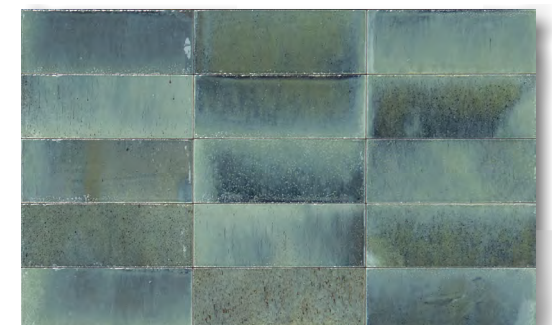

FIELD TILE

Beige 4x4 (Range)

Grigio 4x4 (Range)

Bianco 4x4 (Range)

Turchese 4x4 (Range)

Giada 4x4 (Range)

Shown: Beige 4x4 & Beige Egg Deco 4x4

Beige 2x6 (Range)

Beige 3x8 (Range)

Bianco 2x6 (Range)

Bianco 3x8 (Range)

Giada 2x6 (Range)

Giada 3x8 (Range)

Grigio 2x6 (Range)

Grigio 3x8 (Range)

Turchese 2x6 (Range)

Turchese 3x8 (Range)

SPECIFICATIONS

Application	Floor & Wall
Visual	Fume
Type	H.D.I.T PRESSED Porcelain
Slip Resistant	Not Rated
PEI Rating	4 (Decos Not Rated)
Frost Resistant	Yes
Shade Variation	Random/Extreme
Screens/Faces	40