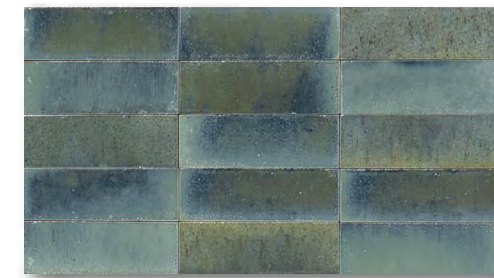

FIELD TILE

Beige 4x4 (Range)

Grigio 4x4 (Range)

Bianco 4x4 (Range)

Turchese 4x4 (Range)

Giada 4x4 (Range)

Shown: Beige 4x4 & Beige Egg Deco 4x4

Beige 2x6 (Range)

Beige 3x8 (Range)

Bianco 2x6 (Range)

Bianco 3x8 (Range)

Giada 2x6 (Range)

Giada 3x8 (Range)

Grigio 2x6 (Range)

Grigio 3x8 (Range)

Turchese 2x6 (Range)

Turchese 3x8 (Range)

SPECIFICATIONS

Application	Floor & Wall
Visual	Fume
Type	H.D.I.T PRESSED Porcelain
Slip Resistant	Not Rated
PEI Rating	4 (Decos Not Rated)
Frost Resistant	Yes
Shade Variation	Random/Extreme
Screens/Faces	40