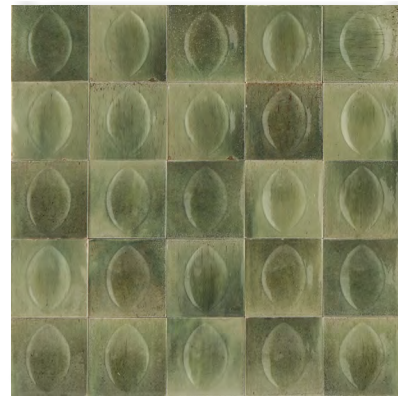

FIELD TILE

Beige 4x4 (Range)

Grigio 4x4 (Range)

Bianco 4x4 (Range)

Turchese 4x4 (Range)

Giada 4x4 (Range)

Shown: Beige 4x4 & Beige Egg Deco 4x4

Beige 2x6 (Range)

Beige 3x8 (Range)

Bianco 2x6 (Range)

Bianco 3x8 (Range)

Giada 2x6 (Range)

Giada 3x8 (Range)

Grigio 2x6 (Range)

Grigio 3x8 (Range)

Turchese 2x6 (Range)

SIZES

Note: Refer to the Terms & Definitions page on Installation Guidelines & Standards for Grout Joint Sizes.

FIELD TILE

Beige 3D Egg Deco 4x4 (Range)

Grigio 3D Egg Deco 4x4 (Range)

Bianco 3D Egg Deco 4x4 (Range)

Turchese 3D Egg Deco 4x4 (Range)

Giada 3D Egg Deco 4x4 (Range)

Shown: Turchese 3D Egg Deco 4x4

Beige 3D Eye Deco 3x8 (Range)

Bianco 3D Eye Deco 3x8 (Range)

Giada 3D Eye Deco 3x8 (Range)

Grigio 3D Eye Deco 3x8 (Range)