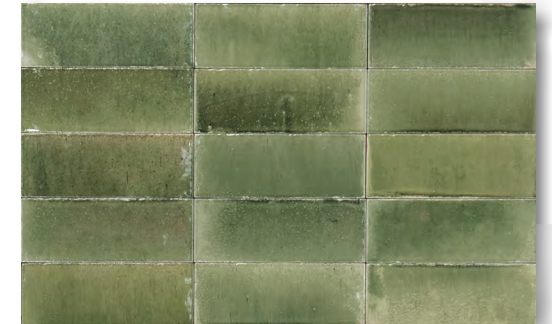

FIELD TILE

Beige 4x4 (Range)

Grigio 4x4 (Range)

Bianco 4x4 (Range)

Turchese 4x4 (Range)

Giada 4x4 (Range)

Shown: Beige 4x4 & Beige Egg Deco 4x4

Beige 2x6 (Range)

Beige 3x8 (Range)

Bianco 2x6 (Range)

Bianco 3x8 (Range)

Giada 2x6 (Range)

Giada 3x8 (Range)

Grigio 2x6 (Range)

Grigio 3x8 (Range)

Turchese 2x6 (Range)

Turchese 3x8 (Range)

SPECIFICATIONS

Application	Floor & Wall
Visual	Fume
Type	H.D.I.T PRESSED Porcelain
Slip Resistant	Not Rated
PEI Rating	4 (Decos Not Rated)
Frost Resistant	Yes
Shade Variation	Random/Extreme
Screens/Faces	40