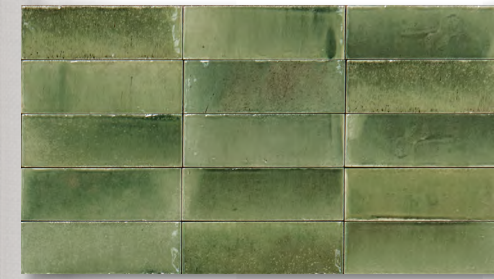

FIELD TILE

Beige 4x4 (Range)

Grigio 4x4 (Range)

Bianco 4x4 (Range)

Turchese 4x4 (Range)

Giada 4x4 (Range)

Shown: Beige 4x4 & Beige Egg Deco 4x4

Beige 2x6 (Range)

Beige 3x8 (Range)

Bianco 2x6 (Range)

Bianco 3x8 (Range)

Giada 2x6 (Range)

Giada 3x8 (Range)

Grigio 2x6 (Range)

Grigio 3x8 (Range)

Turchese 2x6 (Range)

Turchese 3x8 (Range)

SPECIFICATIONS

Application	Floor & Wall
Visual	Fume
Type	H.D.I.T PRESSED Porcelain
Slip Resistant	Not Rated
PEI Rating	4 (Decos Not Rated)
Frost Resistant	Yes
Shade Variation	Random/Extreme
Screens/Faces	40