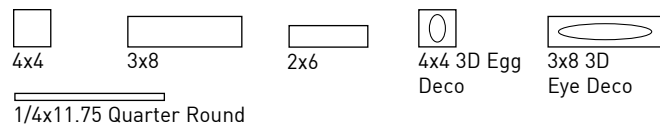

Beige 3x8 (Range)

Bianco 2x6 (Range)

Bianco 3x8 (Range)

Giada 2x6 (Range)

Giada 3x8 (Range)

Grigio 2x6 (Range)

Grigio 3x8 (Range)

Turchese 2x6 (Range)

SIZES

Note: Refer to the Terms & Definitions page on Installation Guidelines & Standards for Grout Joint Sizes.

FIELD TILE

Beige 3D Egg Deco 4x4 (Range)

Grigio 3D Egg Deco 4x4 (Range)

Bianco 3D Egg Deco 4x4 (Range)