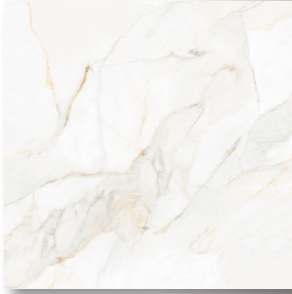

## FIELD TILE

Calacatta Oro

Shown: Calacatta Oro 28x28

### SPECIFICATIONS

Application	Floor
Visual	Marble
Type	Rectified Porcelain
Slip Resistant	Yes (Matte only)
PEI Rating	4
Frost Resistant	Yes
Shade Variation	Slight/Medium
Screens/Faces	28x28 (15), 12x24 (30)

### SIZES

3x3 Matte Mosaic  
12x12 Sheet\*

3x28 Polished & Matte Bullnose

\* Available in Matte only

V2 Made in Brazil

Note: Refer to the Terms & Definitions page on Installation Guidelines & Standards for Grout Joint Sizes.