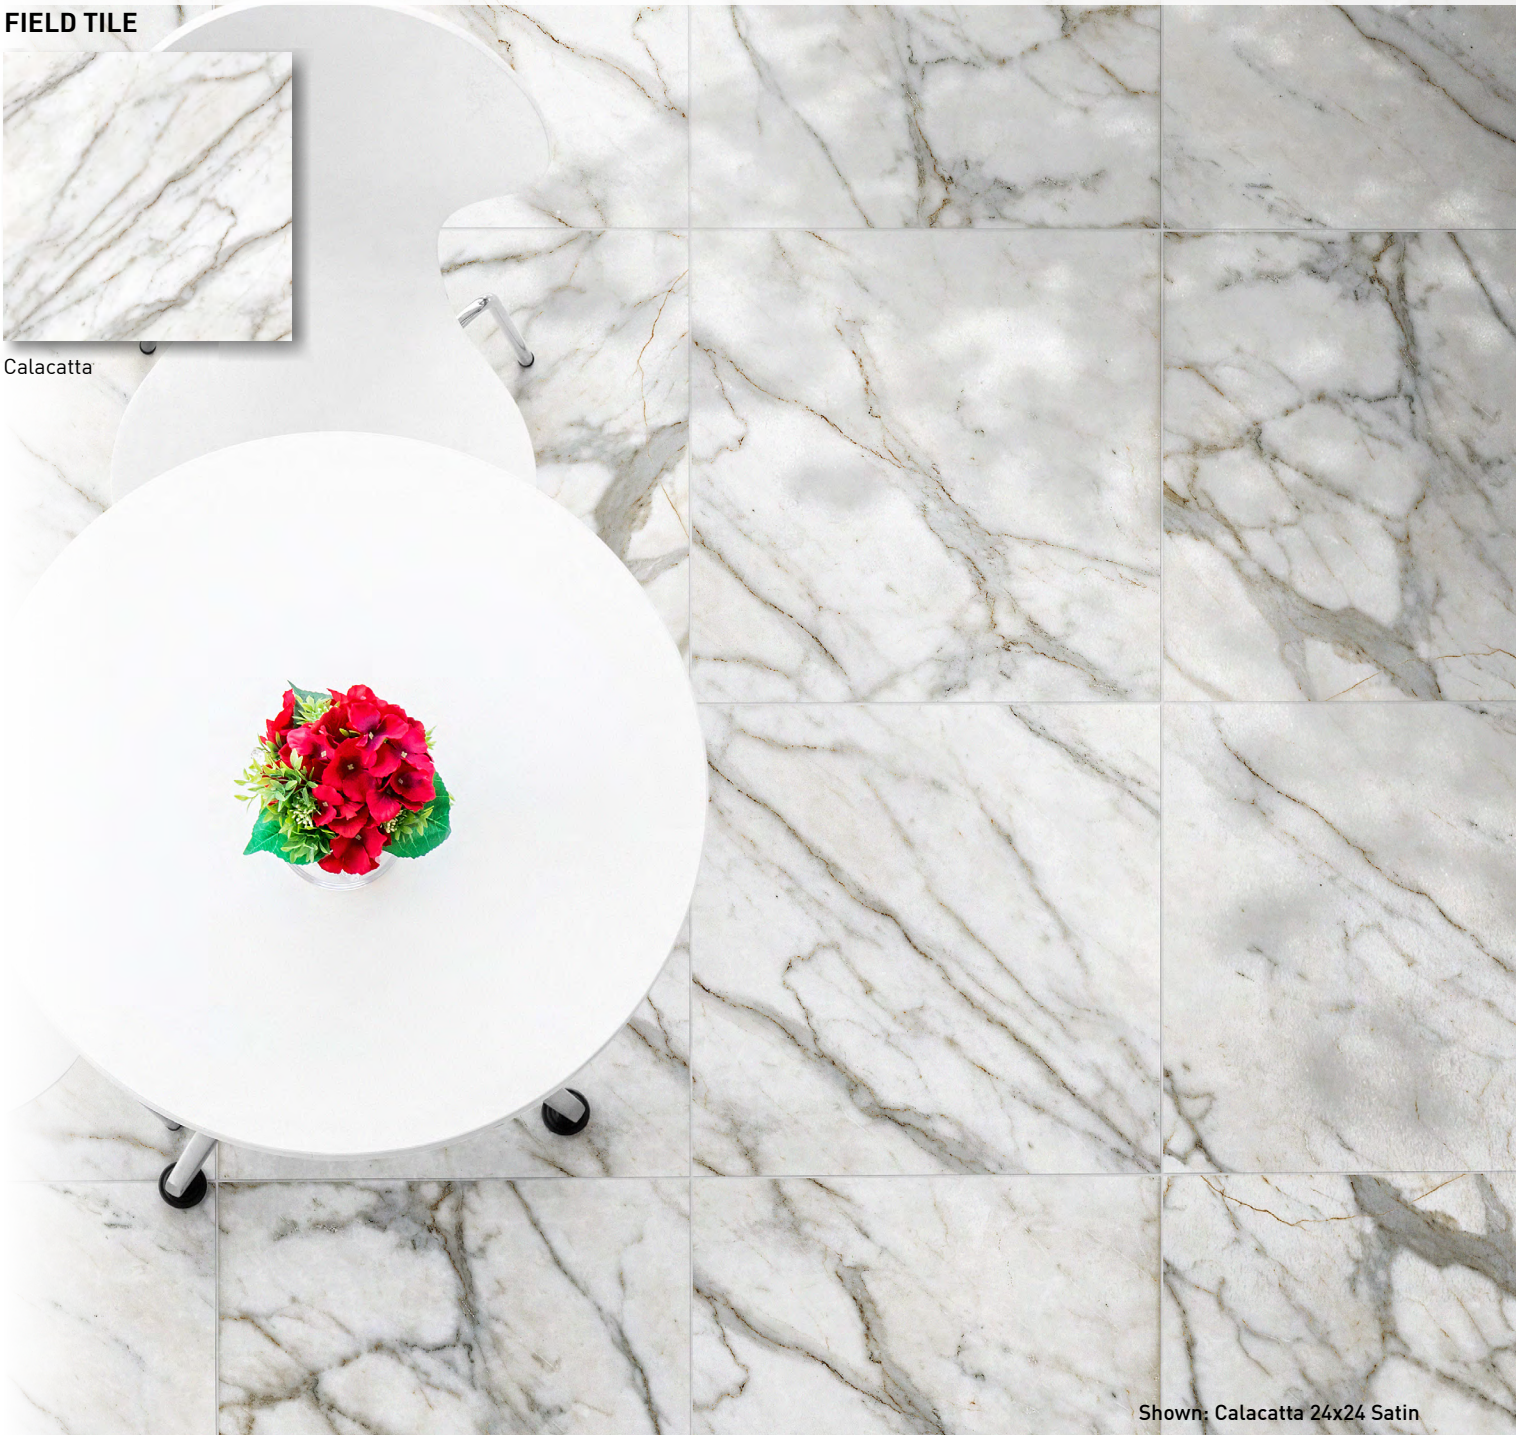

FIELD TILE

Calacatta

Shown: Calacatta 24x24 Satin

SPECIFICATIONS

Application	Floor & Wall
Visual	Marble
Type	H.D.I.T Rectified Porcelain
PEI Rating	4
Frost Resistant	Yes
Shade Variation	Moderate/High
Screens/Faces	10

SIZES

24x24 Satin

V3

Made in Ecuador

Note: Refer to the Terms & Definitions page on Installation Guidelines & Standards for Grout Joint Sizes.