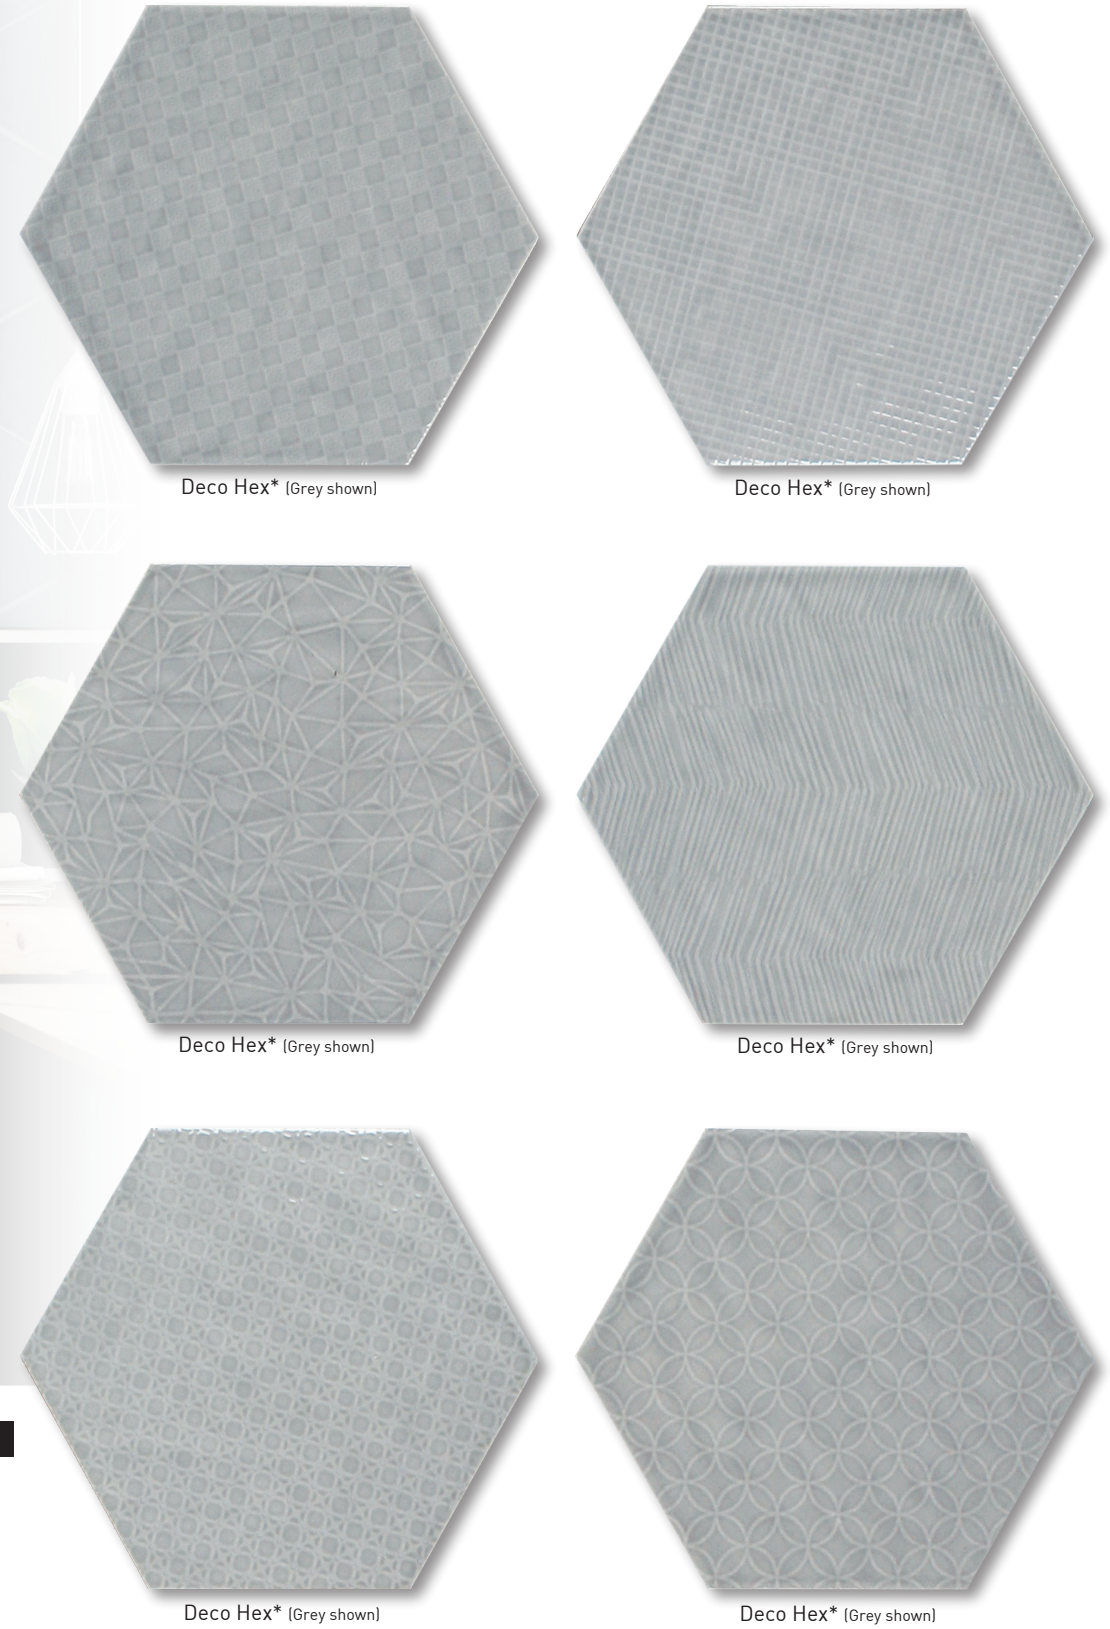

ALBATROSS HEX

PRESSED

FIELD TILE

Shown: Deep Sea 7x8 Glossy Hex

6 PIECE DECO SETS (Available in all colors)

SPECIFICATIONS

Application	Wall
Visual	Artisan Hex
Type	Pressed Ceramic
Slip Resistant	Not Rated
PEI Rating	N/A
Frost Resistant	No
Shade Variation	Slight/Medium