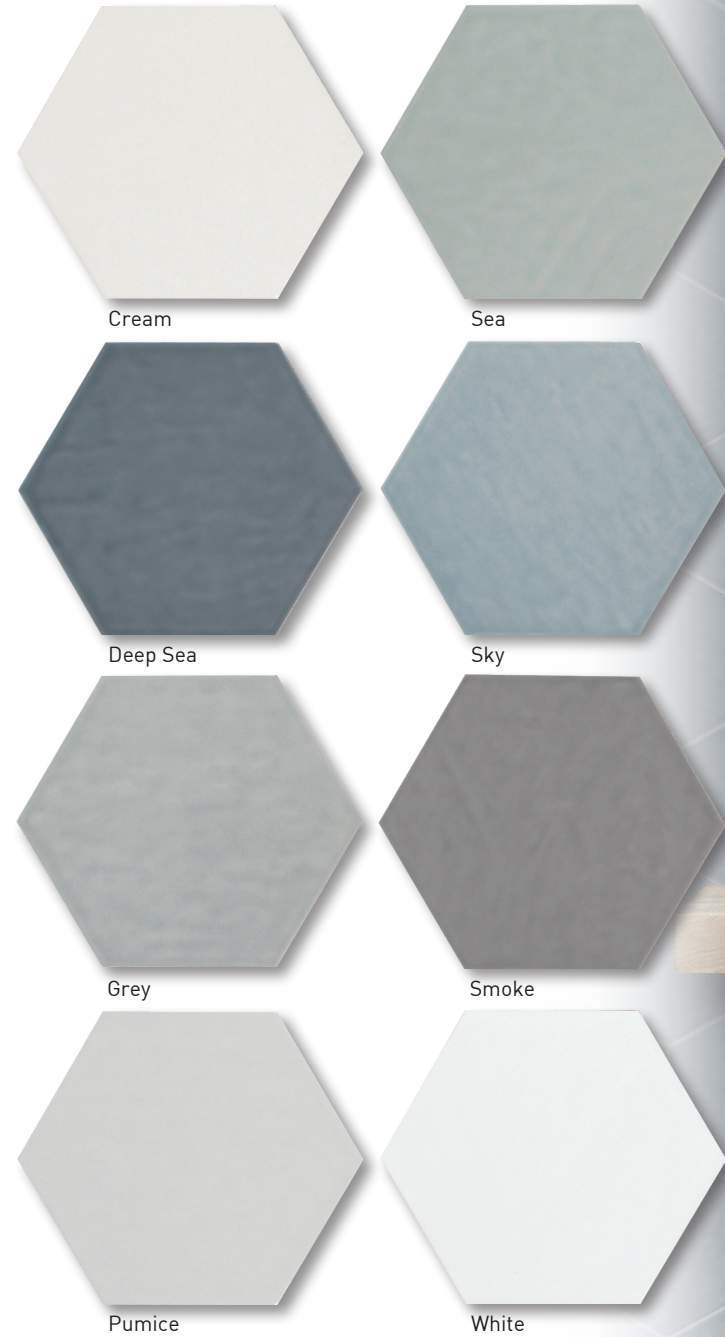

ALBATROSS HEX

PRESSED

FIELD TILE

Shown: Deep Sea 7x8 Glossy Hex

6 PIECE DECO SETS (Available in all colors)

SPECIFICATIONS

Application	Wall
Visual	Artisan Hex
Type	Pressed Ceramic
Slip Resistant	Not Rated
PEI Rating	N/A
Frost Resistant	No
Shade Variation	Slight/Medium