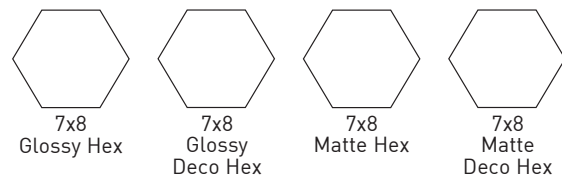

SIZES

Note: Refer to the Terms & Definitions page on Installation Guidelines & Standards for Grout Joint Sizes.

* Please Note: This material is packaged randomly. We are unable to accommodate requests for specific Decos/faces. No specific Deco or combination of Decos can be assumed within an individual box.