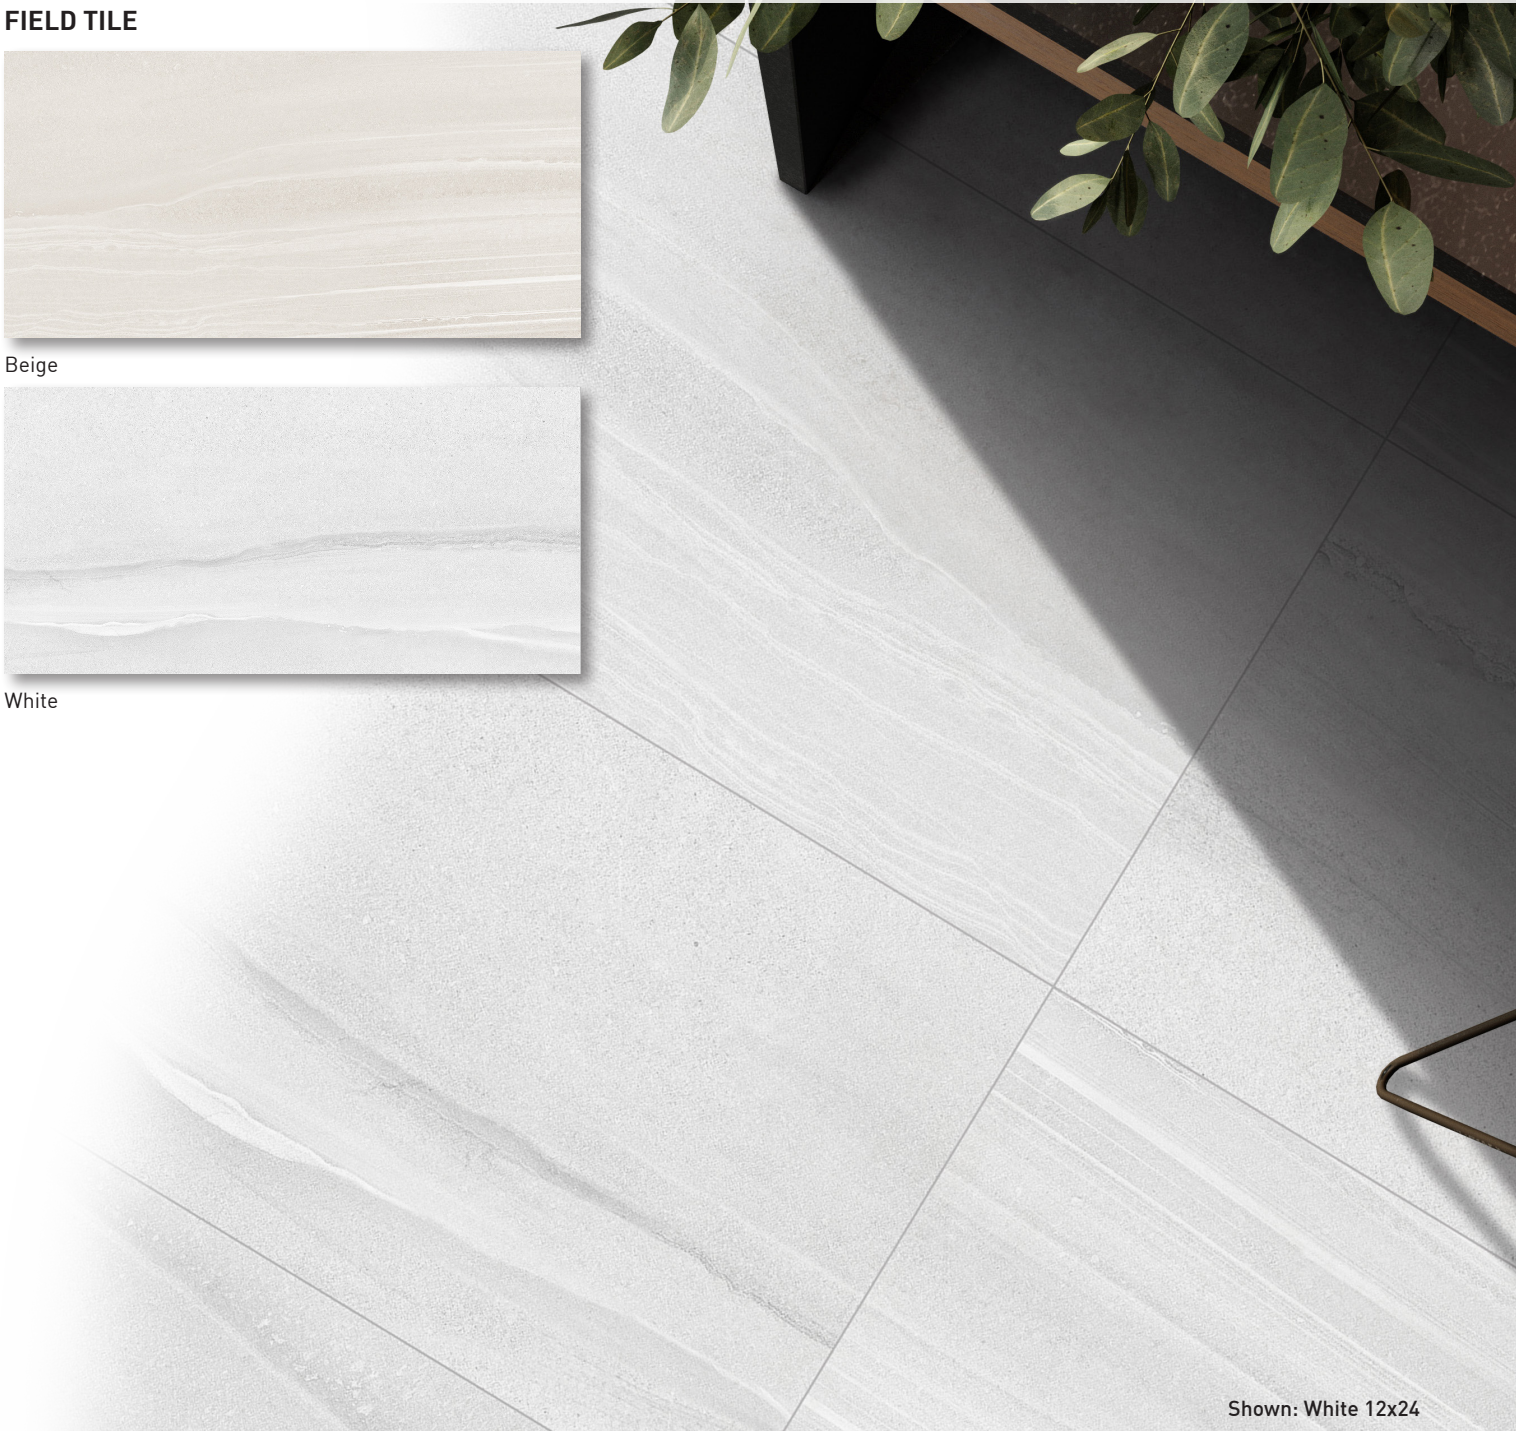

FIELD TILE

Beige

White

Shown: White 12x24

SPECIFICATIONS

Application	Floor
Visual	Marble
Type	H.D.I.T. Pressed Porcelain
Slip Resistant	Yes
PEI Rating	4
Frost Resistant	Yes
Shade Variation	Moderate/High
Screens/Faces	20

SIZES

12x24

3x3 Mosaic
12x12 Sheet

3x24 Bullnose

V3

Made in Turkey

Note: Refer to the Terms & Definitions page on Installation Guidelines & Standards for Grout Joint Sizes.