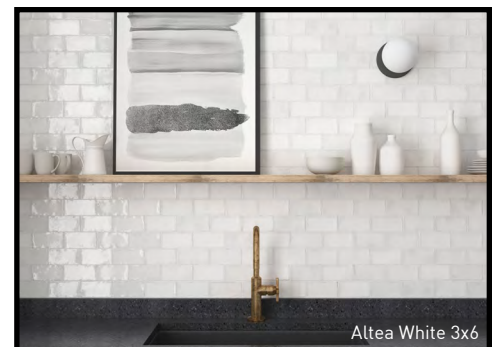

V2

Made in Spain

Note: Refer to the Terms & Definitions page on Installation Guidelines & Standards for Grout Joint Sizes.