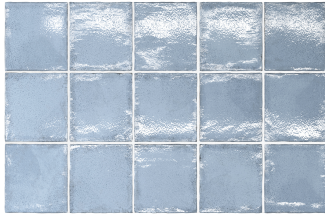

## FIELD TILE

Ash Blue

Matcha

Smoke

Thistle Blue

White

Shown: Ash Blue 4x4

### SPECIFICATIONS

Application	Wall
Visual	Glossy Fume or "Subway"
Type	Pressed Ceramic
Slip Resistant	Not rated
PEI Rating	3
Frost Resistant	No
Shade Variation	Slight/Medium

### SIZES

3x6

4x4

.5x8 Quarter Round Trim

V2

Made in Spain