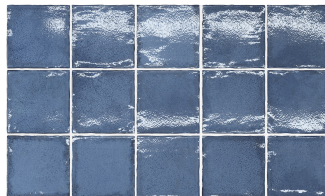

## FIELD TILE

Ash Blue

Matcha

Smoke

Thistle Blue

White

Shown: Ash Blue 4x4

### SPECIFICATIONS

Application	Wall
Visual	Glossy Fume or "Subway"
Type	Pressed Ceramic
Slip Resistant	Not rated
PEI Rating	3
Frost Resistant	No
Shade Variation	Slight/Medium