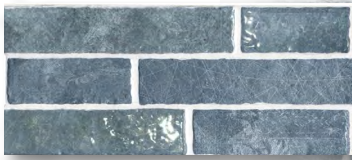

FIELD TILE

Cocco (Range)

Ghiaccio (Range)

Menta (Range)

Mirtillo (Range)

Mora (Range)

Vaniglia (Range)

Shown: Mirtillo 6.25x15.25

SPECIFICATIONS

Application	Floor & Wall
Visual	Brick
Type	H.D.I.T. Pressed Porcelain
Slip Resistant	N/A
PEI Rating	5
Frost Resistant	Yes
Shade Variation	Moderate/High
Screens/Faces	30

SIZES

6.25x15.25
Interlocking Brick Porcelain