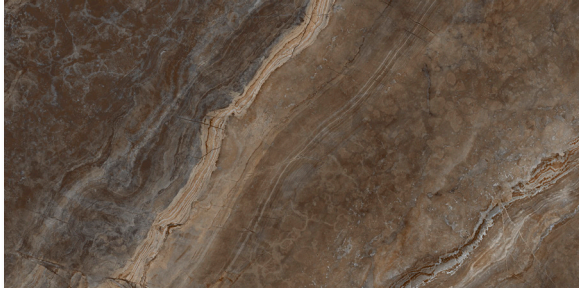

GALAXY

RECTIFIED

FIELD TILE

Beige

Brown

Grey

Shown: Beige 24x48 Polished

SPECIFICATIONS

Application	Floor & Wall
Visual	Marble
Type	H.D.I.T. Rectified Porcelain
Slip Resistant	No
PEI Rating	3
Frost Resistant	Yes
Shade Variation	Moderate/High
Screens/Faces	17

SIZES

24x48 Polished

V3

Made in Spain