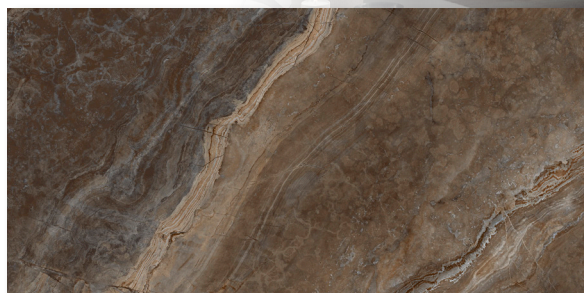

FIELD TILE

Beige

Blue

Brown

Grey

Shown: Beige 24x48 Polished

SPECIFICATIONS

Application	Floor & Wall
Visual	Marble
Type	H.D.I.T. Rectified Porcelain
Slip Resistant	No
PEI Rating	3
Frost Resistant	Yes
Shade Variation	Moderate/High
Screens/Faces	17