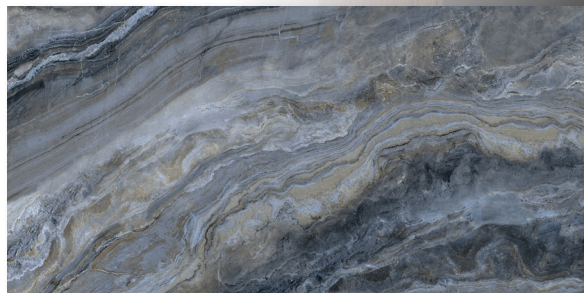

FIELD TILE

Beige

Blue

Brown

Grey

Shown: Beige 24x48 Polished

SPECIFICATIONS

Application	Floor & Wall
Visual	Marble
Type	H.D.I.T. Rectified Porcelain
Slip Resistant	No
PEI Rating	3
Frost Resistant	Yes
Shade Variation	Moderate/High
Screens/Faces	17