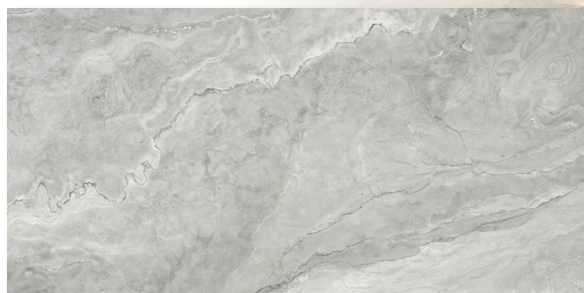

FIELD TILE

Beige

Blue

Brown

Grey

Shown: Beige 24x48 Polished

SPECIFICATIONS

Application	Floor & Wall
Visual	Marble
Type	H.D.I.T. Rectified Porcelain
Slip Resistant	No
PEI Rating	3
Frost Resistant	Yes
Shade Variation	Moderate/High
Screens/Faces	17