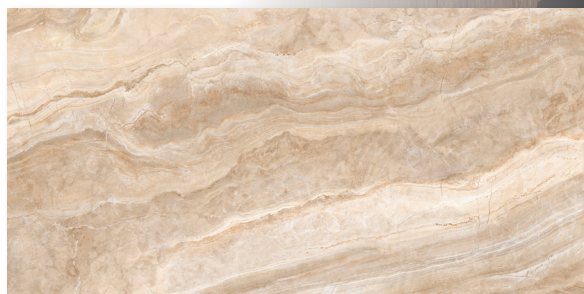

FIELD TILE

Beige

Blue

Brown

Grey

Shown: Beige 24x48 Polished

SPECIFICATIONS

Application	Floor & Wall
Visual	Marble
Type	H.D.I.T. Rectified Porcelain
Slip Resistant	No
PEI Rating	3
Frost Resistant	Yes
Shade Variation	Moderate/High
Screens/Faces	17