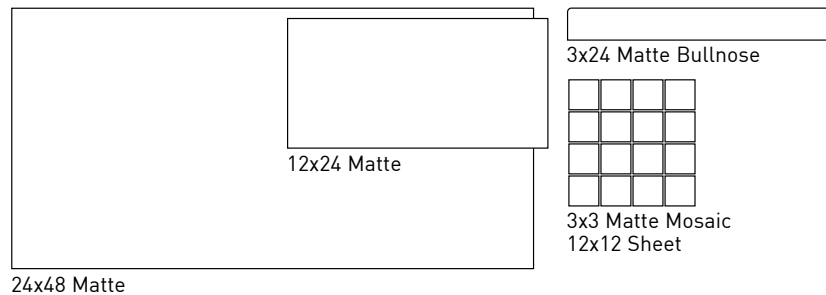

FIELD TILE

Dolomite Beige

Dolomite Gris

Dolomite White

Shown: Dolomite Gris 24x48 Matte

SPECIFICATIONS

Application	Floor & Wall
Visual	Marble
Type	H.D.I.T. Rectified Porcelain
PEI Rating	4
Frost Resistant	Yes
Shade Variation	Moderate/High
Screens/Faces	24x48 (6), 12x24 (12)

SIZES

V3

Made in Ecuador

Note: Refer to the Terms & Definitions page on Installation Guidelines & Standards for Grout Joint Sizes.