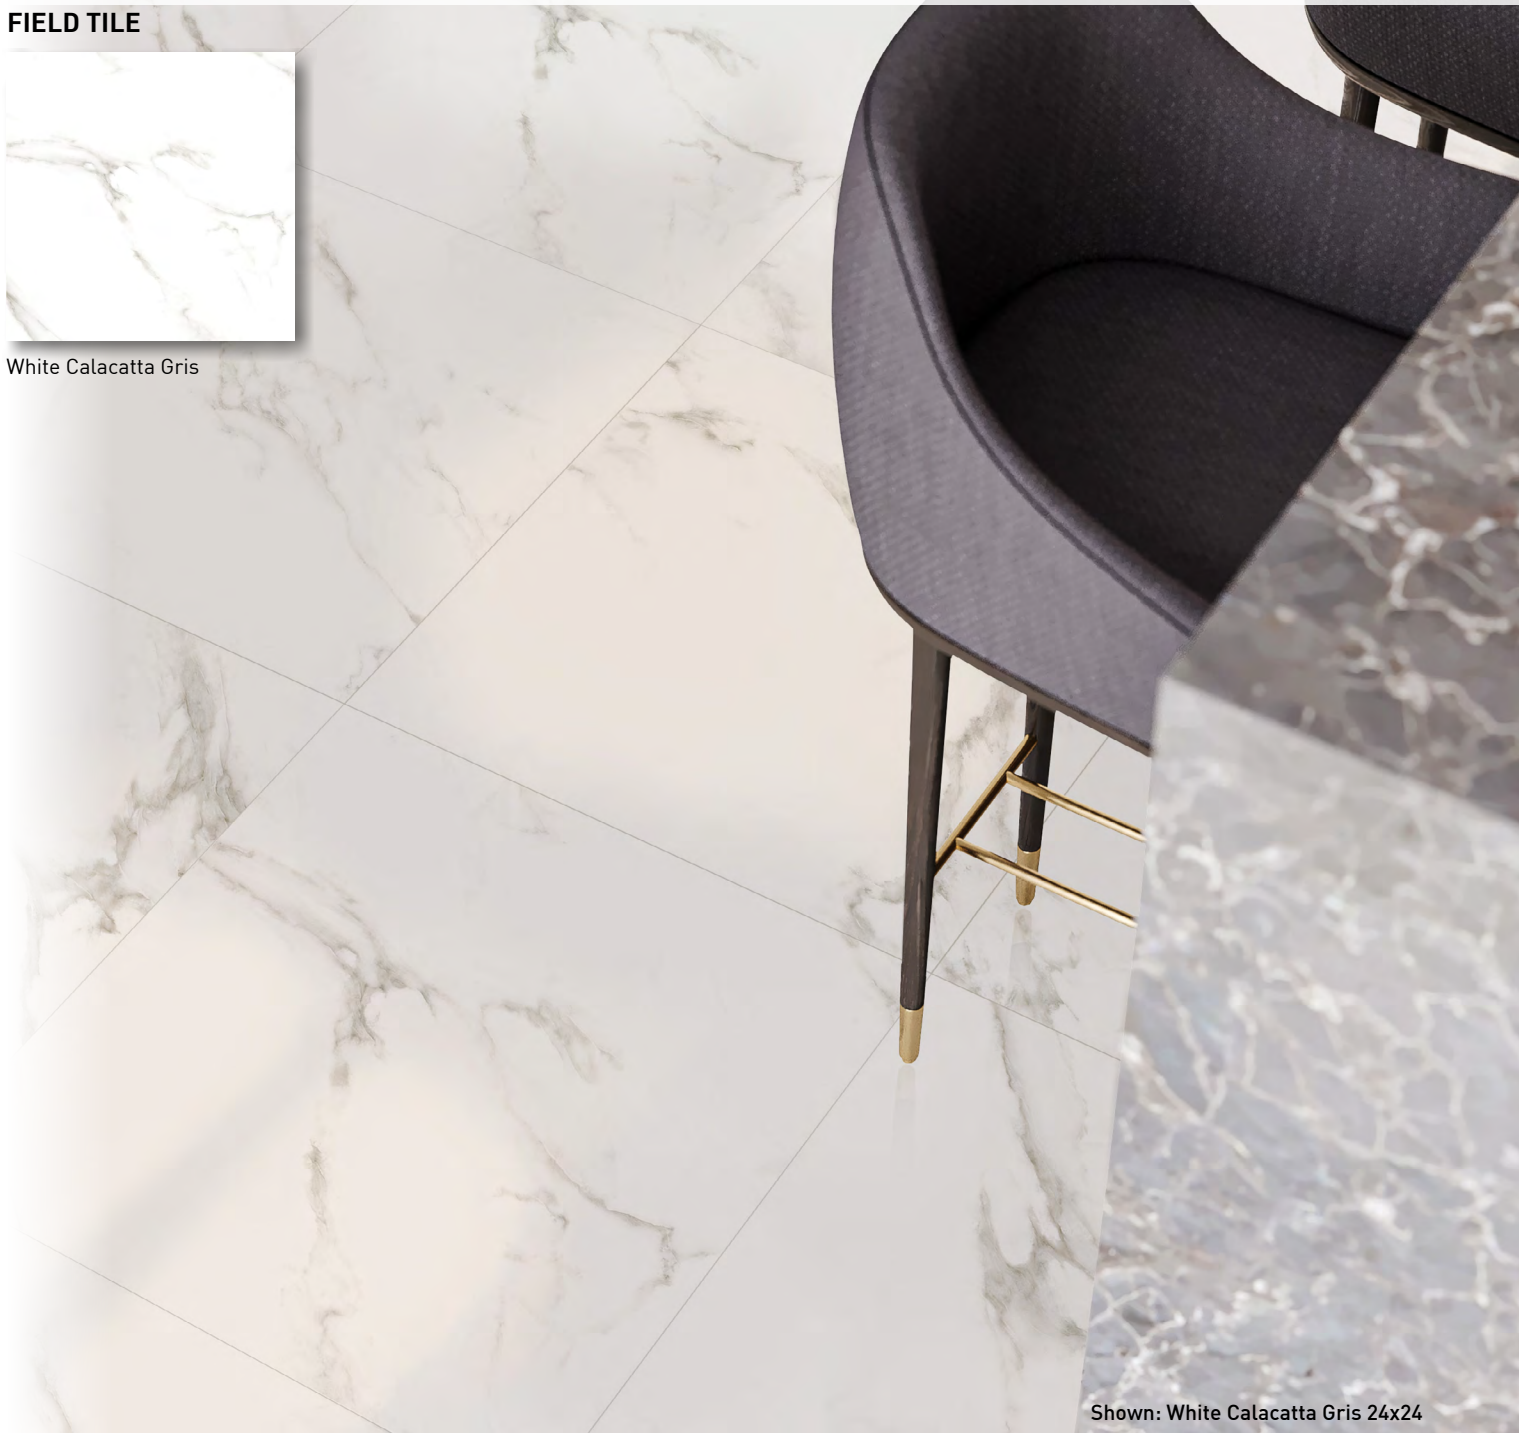

FIELD TILE

White Calacatta Gris

Shown: White Calacatta Gris 24x24

SPECIFICATIONS

Application	Floor & Wall
Visual	Marble
Type	H.D.I.T Rectified Porcelain
Slip Resistance	No
PEI Rating	3
Frost Resistant	Yes
Shade Variation	Random/Extreme
Screens/Faces	6