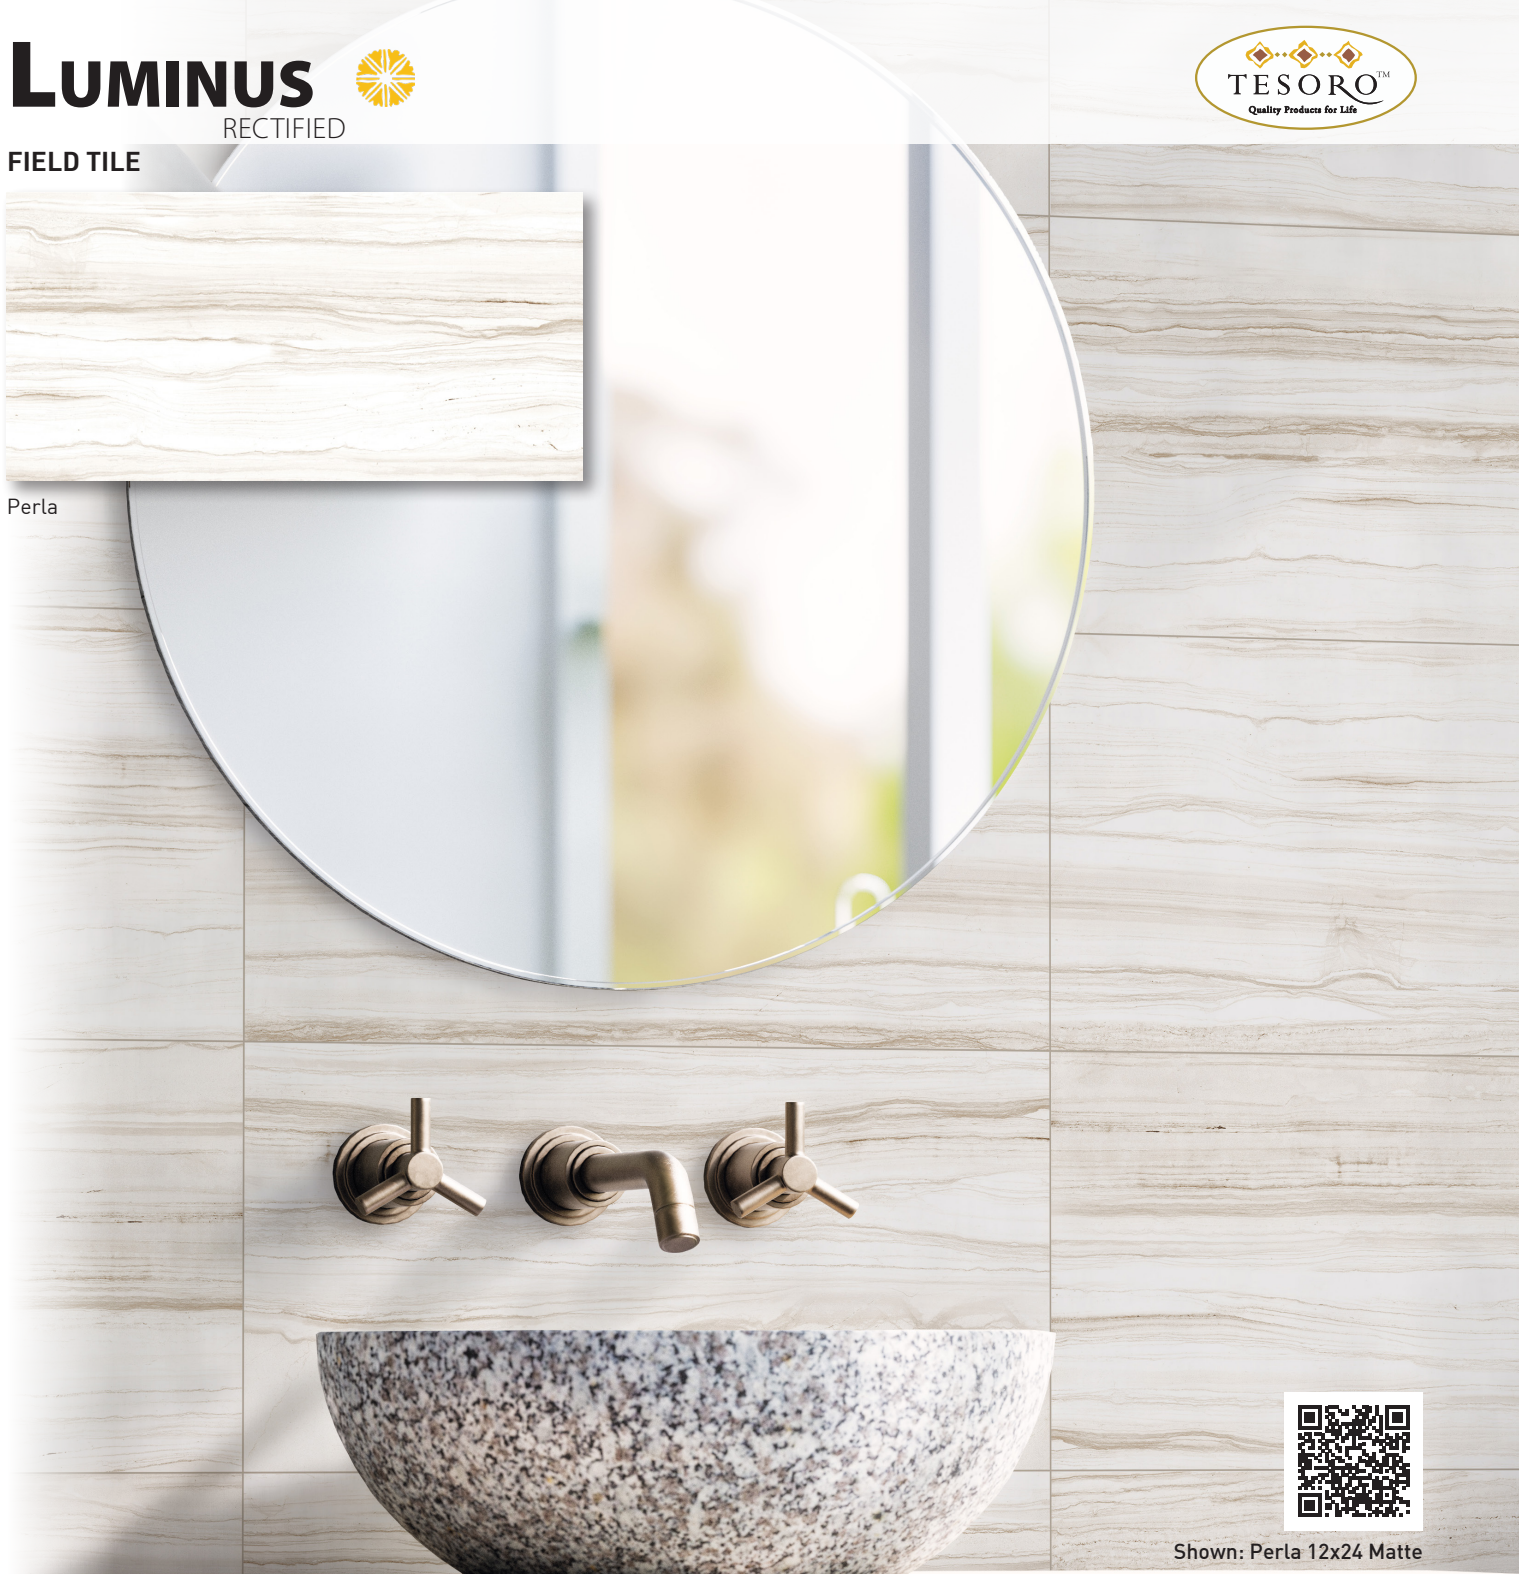

**FIELD TILE**

Perla

Shown: Perla 12x24 Matte

**SPECIFICATIONS**

Application	Floor & Wall
Visual	Marble
Type	Rectified Porcelain
PEI Rating	3
Frost Resistant	Yes
Shade Variation	Slight/Medium
Screens/Faces	48

**SIZES**

12x24 Matte & Polished

3x3 Mosaic  
Matte & Polished  
12x12 sheet

3x24 Bullnose  
Matte & Polished

V2

Made in India

Note: Refer to the Terms & Definitions page on Installation Guidelines & Standards for Grout Joint Sizes.