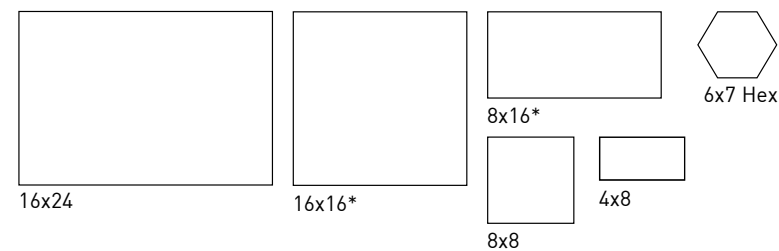

Made in Italy

SIZES

*Only included in modular pattern.
Note: Modular pattern contains 6 pieces in 4 different sizes. 16x24(1), 16x16(2), 8x16(1), & 8x8(2)
Note: Refer to the Terms & Definitions page on Installation Guidelines & Standards for Grout Joint Sizes.