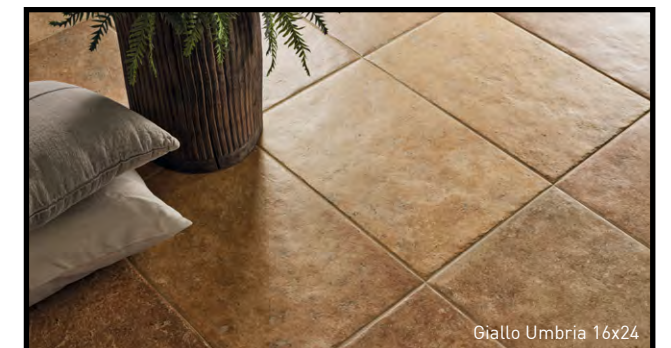

Giallo Umbria 16x24