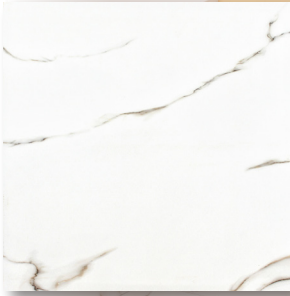

FIELD TILE

Bracciano

Lugano

Shown: Lugano 24x24 Matte

SPECIFICATIONS

Application	Floor & Wall
Visual	Marble
Type	Rectified Ceramic
Slip Resistance	No
PEI Rating	4
Frost Resistant	No
Shade Variation	Slight/Medium
Screens/Faces	4

SIZES

24x24 Matte

3x3 Mosaic Matte
12x12 sheet

3x24 Bullnose Matte

Note: Refer to the Terms & Definitions page on Installation Guidelines & Standards for Grout Joint Sizes.