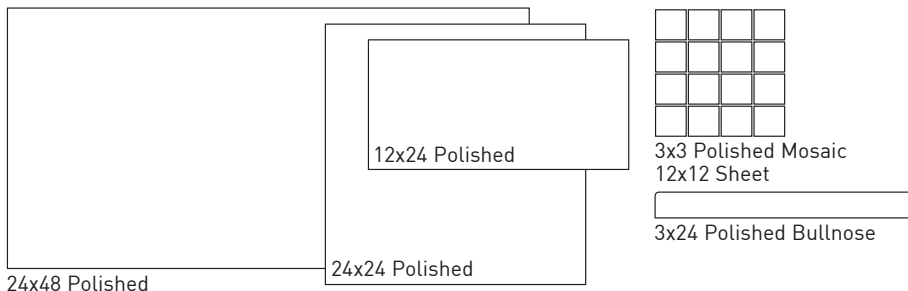

SIZES

V3

Made in India

Note: Refer to the Terms & Definitions page on Installation Guidelines & Standards for Grout Joint Sizes.