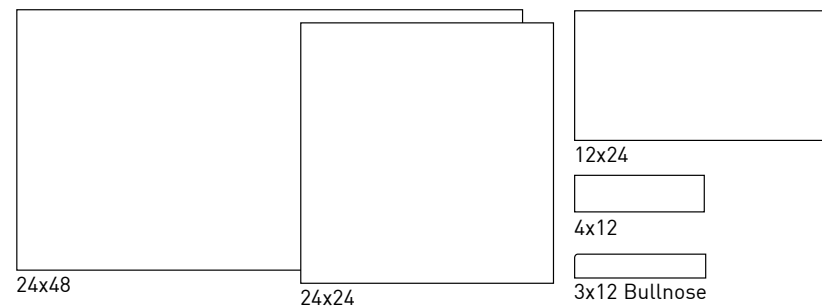

FIELD TILE

Audrey Bianco

Marilyn Beige

Sophia Grigio

Shown: Audrey Bianco 24x24

SPECIFICATIONS

Application	Floor
Visual	Marble
Type	Rectified Porcelain
Slip Resistant	Yes
PEI Rating	4
Frost Resistant	Yes
Shade Variation	Slight/Medium
Screens/Faces	40

SIZES

\* Audrey Bianco is Random/Extreme (V4)  
 Note: Refer to the Terms & Definitions page on Installation Guidelines & Standards for Grout Joint Sizes.

9x12 Rombo Mosaic Sheet

10x11 Onda Mosaic Sheet

2x2 Basketweave 11.75x11.75 Sheet

2" Hex Mosaic 11x11.5 Sheet