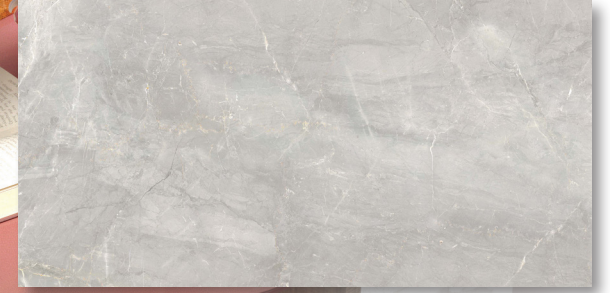

FIELD TILE

Audrey Bianco

Marilyn Beige

Sophia Grigio

Brigitte

Elizabeth

Shown: Audrey Bianco 24x24

SPECIFICATIONS

Application	Floor
Visual	Marble
Type	Rectified Porcelain
Slip Resistant	Yes
PEI Rating	4
Frost Resistant	Yes
Shade Variation	Slight/Medium
Screens/Faces	12x24 (40), 24x24 (28) 24x48 (14)

SIZES

* Audrey Bianco is Random/Extreme (V4)
 ** Not available in Brigitte & Elizabeth
 † Brigitte & Elizabeth
 ‡ Marilyn Beige, Audrey Bianco & Sophia Grigio