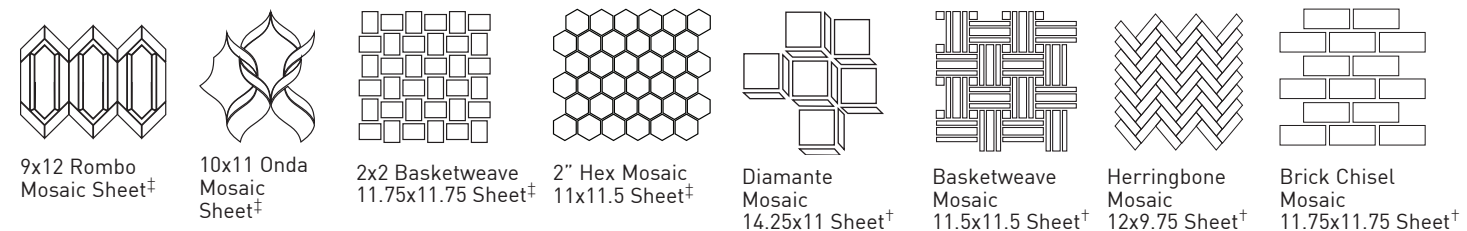

FIELD TILE

Audrey Bianco

Marilyn Beige

Sophia Grigio

Brigitte

Elizabeth

Shown: Audrey Bianco 24x24

SPECIFICATIONS

Application	Floor
Visual	Marble
Type	Rectified Porcelain
Slip Resistant	Yes
PEI Rating	4
Frost Resistant	Yes
Shade Variation	Slight/Medium
Screens/Faces	12x24 (40), 24x24 (28) 24x48 (14)

SIZES

* Audrey Bianco is Random/Extreme (V4)
 ** Not available in Brigitte & Elizabeth
 † Brigitte & Elizabeth
 ‡ Marilyn Beige, Audrey Bianco & Sophia Grigio