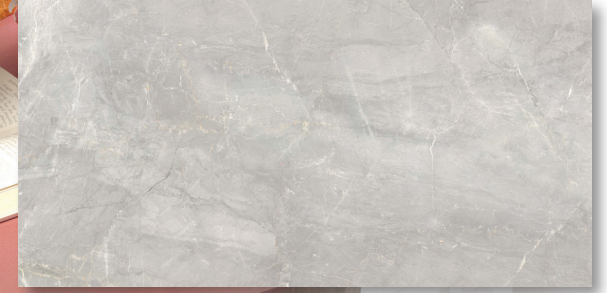

FIELD TILE

Audrey Bianco

Marilyn Beige

Sophia Grigio

Brigitte

Elizabeth

Shown: Audrey Bianco 24x24

SPECIFICATIONS

Application	Floor
Visual	Marble
Type	Rectified Porcelain
Slip Resistant	Yes
PEI Rating	4
Frost Resistant	Yes
Shade Variation	Slight/Medium
Screens/Faces	12x24 (40), 24x24 (28) 24x48 (14)

SIZES

* Audrey Bianco is Random/Extreme (V4)
 ** Not available in Brigitte & Elizabeth
 † Brigitte & Elizabeth
 ‡ Marilyn Beige, Audrey Bianco & Sophia Grigio