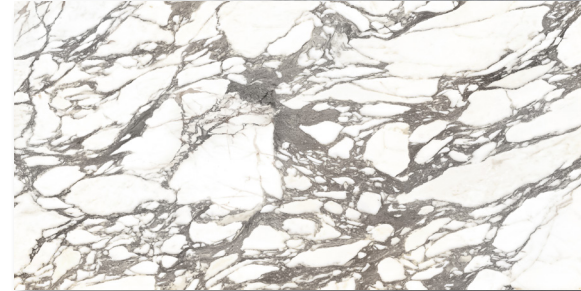

FIELD TILE

Audrey Bianco

Marilyn Beige

Sophia Grigio

Brigitte

Elizabeth

Shown: Audrey Bianco 24x24

SPECIFICATIONS

Application	Floor
Visual	Marble
Type	Rectified Porcelain
Slip Resistant	Yes
PEI Rating	4
Frost Resistant	Yes
Shade Variation	Slight/Medium
Screens/Faces	12x24 (40), 24x24 (28) 24x48 (14)

SIZES

* Audrey Bianco is Random/Extreme (V4)
 ** Not available in Brigitte & Elizabeth
 † Brigitte & Elizabeth
 ‡ Marilyn Beige, Audrey Bianco & Sophia Grigio