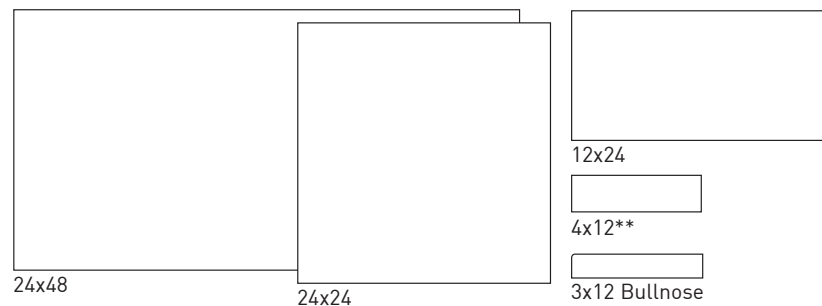

FIELD TILE

Audrey Bianco

Marilyn Beige

Sophia Grigio

Brigitte

Elizabeth

Shown: Audrey Bianco 24x24

SPECIFICATIONS

Application	Floor
Visual	Marble
Type	Rectified Porcelain
Slip Resistant	Yes
PEI Rating	4
Frost Resistant	Yes
Shade Variation	Slight/Medium
Screens/Faces	12x24 (40), 24x24 (28) 24x48 (14)

SIZES

* Audrey Bianco is Random/Extreme (V4)
 ** Not available in Brigitte & Elizabeth
 † Brigitte & Elizabeth
 ‡ Marilyn Beige, Audrey Bianco & Sophia Grigio