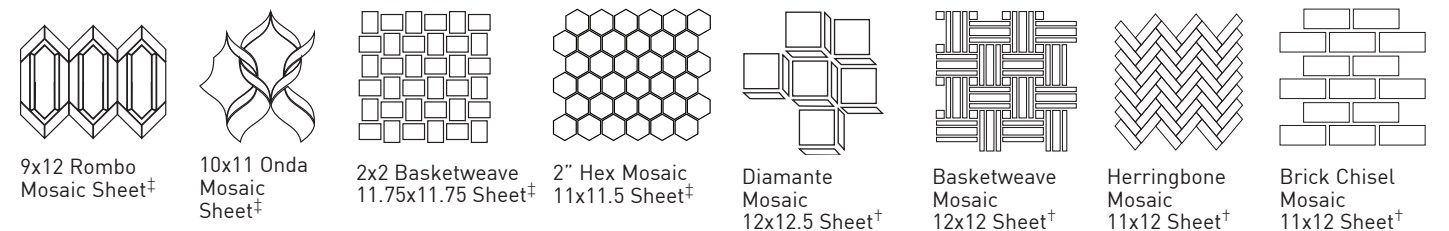

FIELD TILE

Audrey Bianco

Marilyn Beige

Sophia Grigio

Brigitte

Elizabeth

Shown: Audrey Bianco 24x24

SPECIFICATIONS

Application	Floor
Visual	Marble
Type	Rectified Porcelain
Slip Resistant	Yes
PEI Rating	4
Frost Resistant	Yes
Shade Variation	Slight/Medium
Screens/Faces	12x24 (40), 24x24 (28) 24x48 (14)

SIZES

* Audrey Bianco is Random/Extreme (V4)
 ** Not available in Brigitte & Elizabeth
 † Brigitte & Elizabeth
 ‡ Marilyn Beige, Audrey Bianco & Sophia Grigio