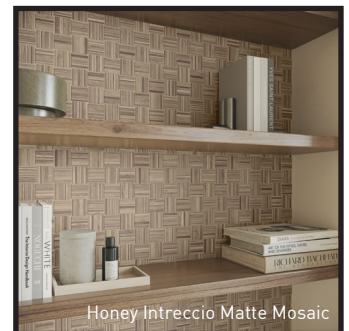

FIELD TILE

Beige

Blue

Honey

Ivory

Shown: Ivory 24x24

SPECIFICATIONS

Application	Floor & Wall
Visual	Wood
Type	Rectified Porcelain
Slip Resistance	Yes
PEI Rating	4
Frost Resistant	Yes
Shade Variation	Slight/Medium
Screens/Faces	12 (24x24) (9.25x9.25)

V2

Made in Italy

SIZES

24x24 Matte

9.25x9.25
Matte Hex

Intreccio Matte Mosaic
11.75x11.75 Sheet

Honey Intreccio Matte Mosaic

Note: Refer to the Terms & Definitions page on Installation Guidelines & Standards for Grout Joint Sizes.