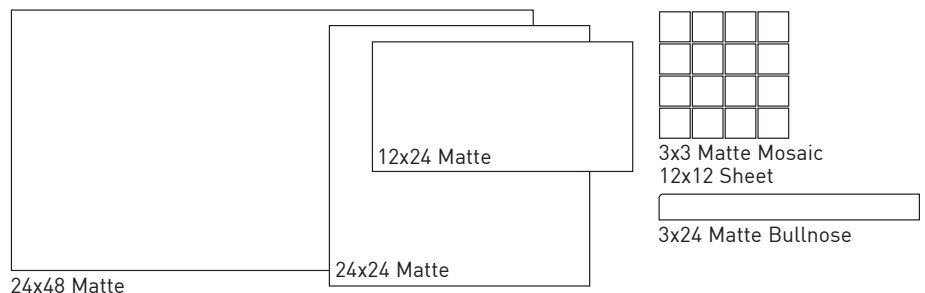

SIZES

Note: Refer to the Terms & Definitions page on Installation Guidelines & Standards for Grout Joint Sizes.