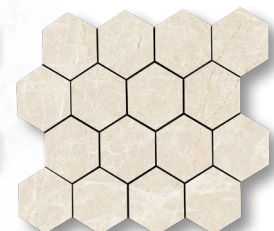

FIELD TILE

Calacatta

Volakis

Crema Marfil

Dolomite

Onyx

Statuario

2x2 Calacatta Basketweave Mosaic

2x2 Crema Marfil Basketweave Mosaic

2x2 Dolomite Basketweave Mosaic

2x2 Onyx Basketweave Mosaic

2x2 Statuario Basketweave Mosaic

2x2 Volakis Basketweave Mosaic

3" Hex Calacatta Hexagon Mosaic

3" Hex Crema Marfil Hexagon Mosaic

3" Hex Dolomite Hexagon Mosaic

3" Hex Onyx Hexagon Mosaic

3" Hex Statuario Hexagon Mosaic

3" Hex Volakis Hexagon Mosaic

Shown: Calacatta 12x24 Matte

SPECIFICATIONS

| | |
|-----------------|--|
| Application | Floor & Wall |
| Visual | Marble |
| Type | Rectified Porcelain |
| Slip Resistant | No |
| PEI Rating | 3 (Polished), 4 (Matte) |
| Frost Resistant | Yes |
| Shade Variation | Moderate/High |
| Screens/Faces | 12x24 (16) Onyx (24), Crema Marfil (20) 24x48 (6) Dolomite & Volakis (4) 24x24 (8) |