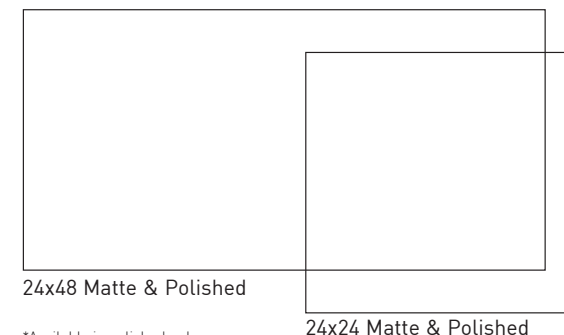

3" Hex Dolomite Hexagon Mosaic

3" Hex Onyx Hexagon Mosaic

3" Hex Statuario Hexagon Mosaic

3" Hex Volakis Hexagon Mosaic

Shown: Calacatta 12x24 Matte

SPECIFICATIONS

| | |
|-----------------|--|
| Application | Floor & Wall |
| Visual | Marble |
| Type | Rectified Porcelain |
| Slip Resistant | No |
| PEI Rating | 3 (Polished), 4 (Matte) |
| Frost Resistant | Yes |
| Shade Variation | Moderate/High |
| Screens/Faces | 12x24 (16) Onyx (24), Crema Marfil (20) 24x48 (6) Dolomite & Volakis (4) 24x24 (8) |

SIZES

24x48 Matte & Polished

24x24 Matte & Polished

*Available in polished only.
Note: Refer to the Terms & Definitions page on Installation Guidelines & Standards for Grout Joint Sizes.

12x24 Matte & Polished