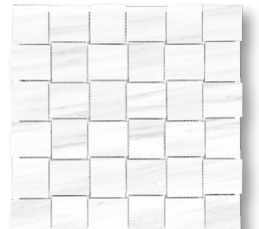

FIELD TILE

Calacatta

Volakis

Crema Marfil

Dolomite

Onyx

Statuario

2x2 Calacatta Basketweave Mosaic

2x2 Crema Marfil Basketweave Mosaic

2x2 Dolomite Basketweave Mosaic

2x2 Onyx Basketweave Mosaic

2x2 Statuario Basketweave Mosaic

2x2 Volakis Basketweave Mosaic

3" Hex Calacatta Hexagon Mosaic

3" Hex Crema Marfil Hexagon Mosaic

3" Hex Dolomite Hexagon Mosaic

3" Hex Onyx Hexagon Mosaic

3" Hex Statuario Hexagon Mosaic

3" Hex Volakis Hexagon Mosaic

Shown: Calacatta 12x24 Matte

SPECIFICATIONS

| | |
|-----------------|--|
| Application | Floor & Wall |
| Visual | Marble |
| Type | Rectified Porcelain |
| Slip Resistant | No |
| PEI Rating | 3 (Polished), 4 (Matte) |
| Frost Resistant | Yes |
| Shade Variation | Moderate/High |
| Screens/Faces | 12x24 (16) Onyx (24), Crema Marfil (20) 24x48 (6) Dolomite & Volakis (4) 24x24 (8) |