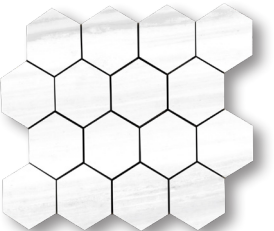

2x2 Crema Marfil Basketweave Mosaic

2x2 Dolomite Basketweave Mosaic

2x2 Onyx Basketweave Mosaic

2x2 Statuario Basketweave Mosaic

2x2 Volakis Basketweave Mosaic

3" Hex Calacatta Hexagon Mosaic

3" Hex Crema Marfil Hexagon Mosaic

3" Hex Dolomite Hexagon Mosaic

3" Hex Onyx Hexagon Mosaic

3" Hex Statuario Hexagon Mosaic

3" Hex Volakis Hexagon Mosaic

Shown: Calacatta 12x24 Matte

SPECIFICATIONS

| | |
|-----------------|--|
| Application | Floor & Wall |
| Visual | Marble |
| Type | Rectified Porcelain |
| Slip Resistant | No |
| PEI Rating | 3 (Polished), 4 (Matte) |
| Frost Resistant | Yes |
| Shade Variation | Moderate/High |
| Screens/Faces | 12x24 (16) Onyx (24), Crema Marfil (20) 24x48 (6) Dolomite & Volakis (4) 24x24 (8) |