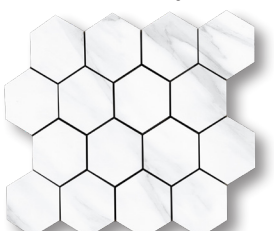

2x2 Crema Marfil Basketweave Mosaic

2x2 Dolomite Basketweave Mosaic

2x2 Onyx Basketweave Mosaic

2x2 Statuario Basketweave Mosaic

2x2 Volakis Basketweave Mosaic

3" Hex Calacatta Hexagon Mosaic

3" Hex Crema Marfil Hexagon Mosaic

3" Hex Dolomite Hexagon Mosaic

3" Hex Onyx Hexagon Mosaic

3" Hex Statuario Hexagon Mosaic

3" Hex Volakis Hexagon Mosaic

Shown: Calacatta 12x24 Matte

SPECIFICATIONS

| | |
|-----------------|--|
| Application | Floor & Wall |
| Visual | Marble |
| Type | Rectified Porcelain |
| Slip Resistant | No |
| PEI Rating | 3 (Polished), 4 (Matte) |
| Frost Resistant | Yes |
| Shade Variation | Moderate/High |
| Screens/Faces | 12x24 (16) Onyx (24), Crema Marfil (20) 24x48 (6) Dolomite & Volakis (4) 24x24 (8) |