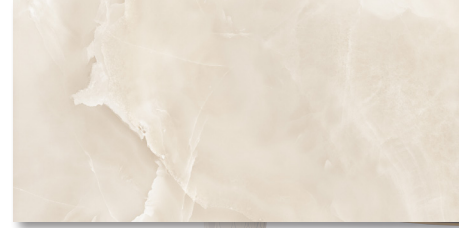

FIELD TILE

Onyx

Shown: Calacatta 12x24 Matte

SPECIFICATIONS

Application	Floor & Wall
Visual	Marble
Type	Rectified Porcelain
Slip Resistant	No
PEI Rating	3 (Polished), 4 (Matte)
Frost Resistant	Yes
Shade Variation	Moderate/High
Screens/Faces	12x24 (16) Onyx (24), Crema Marfil (20) 24x48 (6) Dolomite & Volakis (4) 24x24 (8)

SIZES

*Available in polished only.
Note: Refer to the Terms & Definitions page on Installation Guidelines & Standards for Grout Joint Sizes.